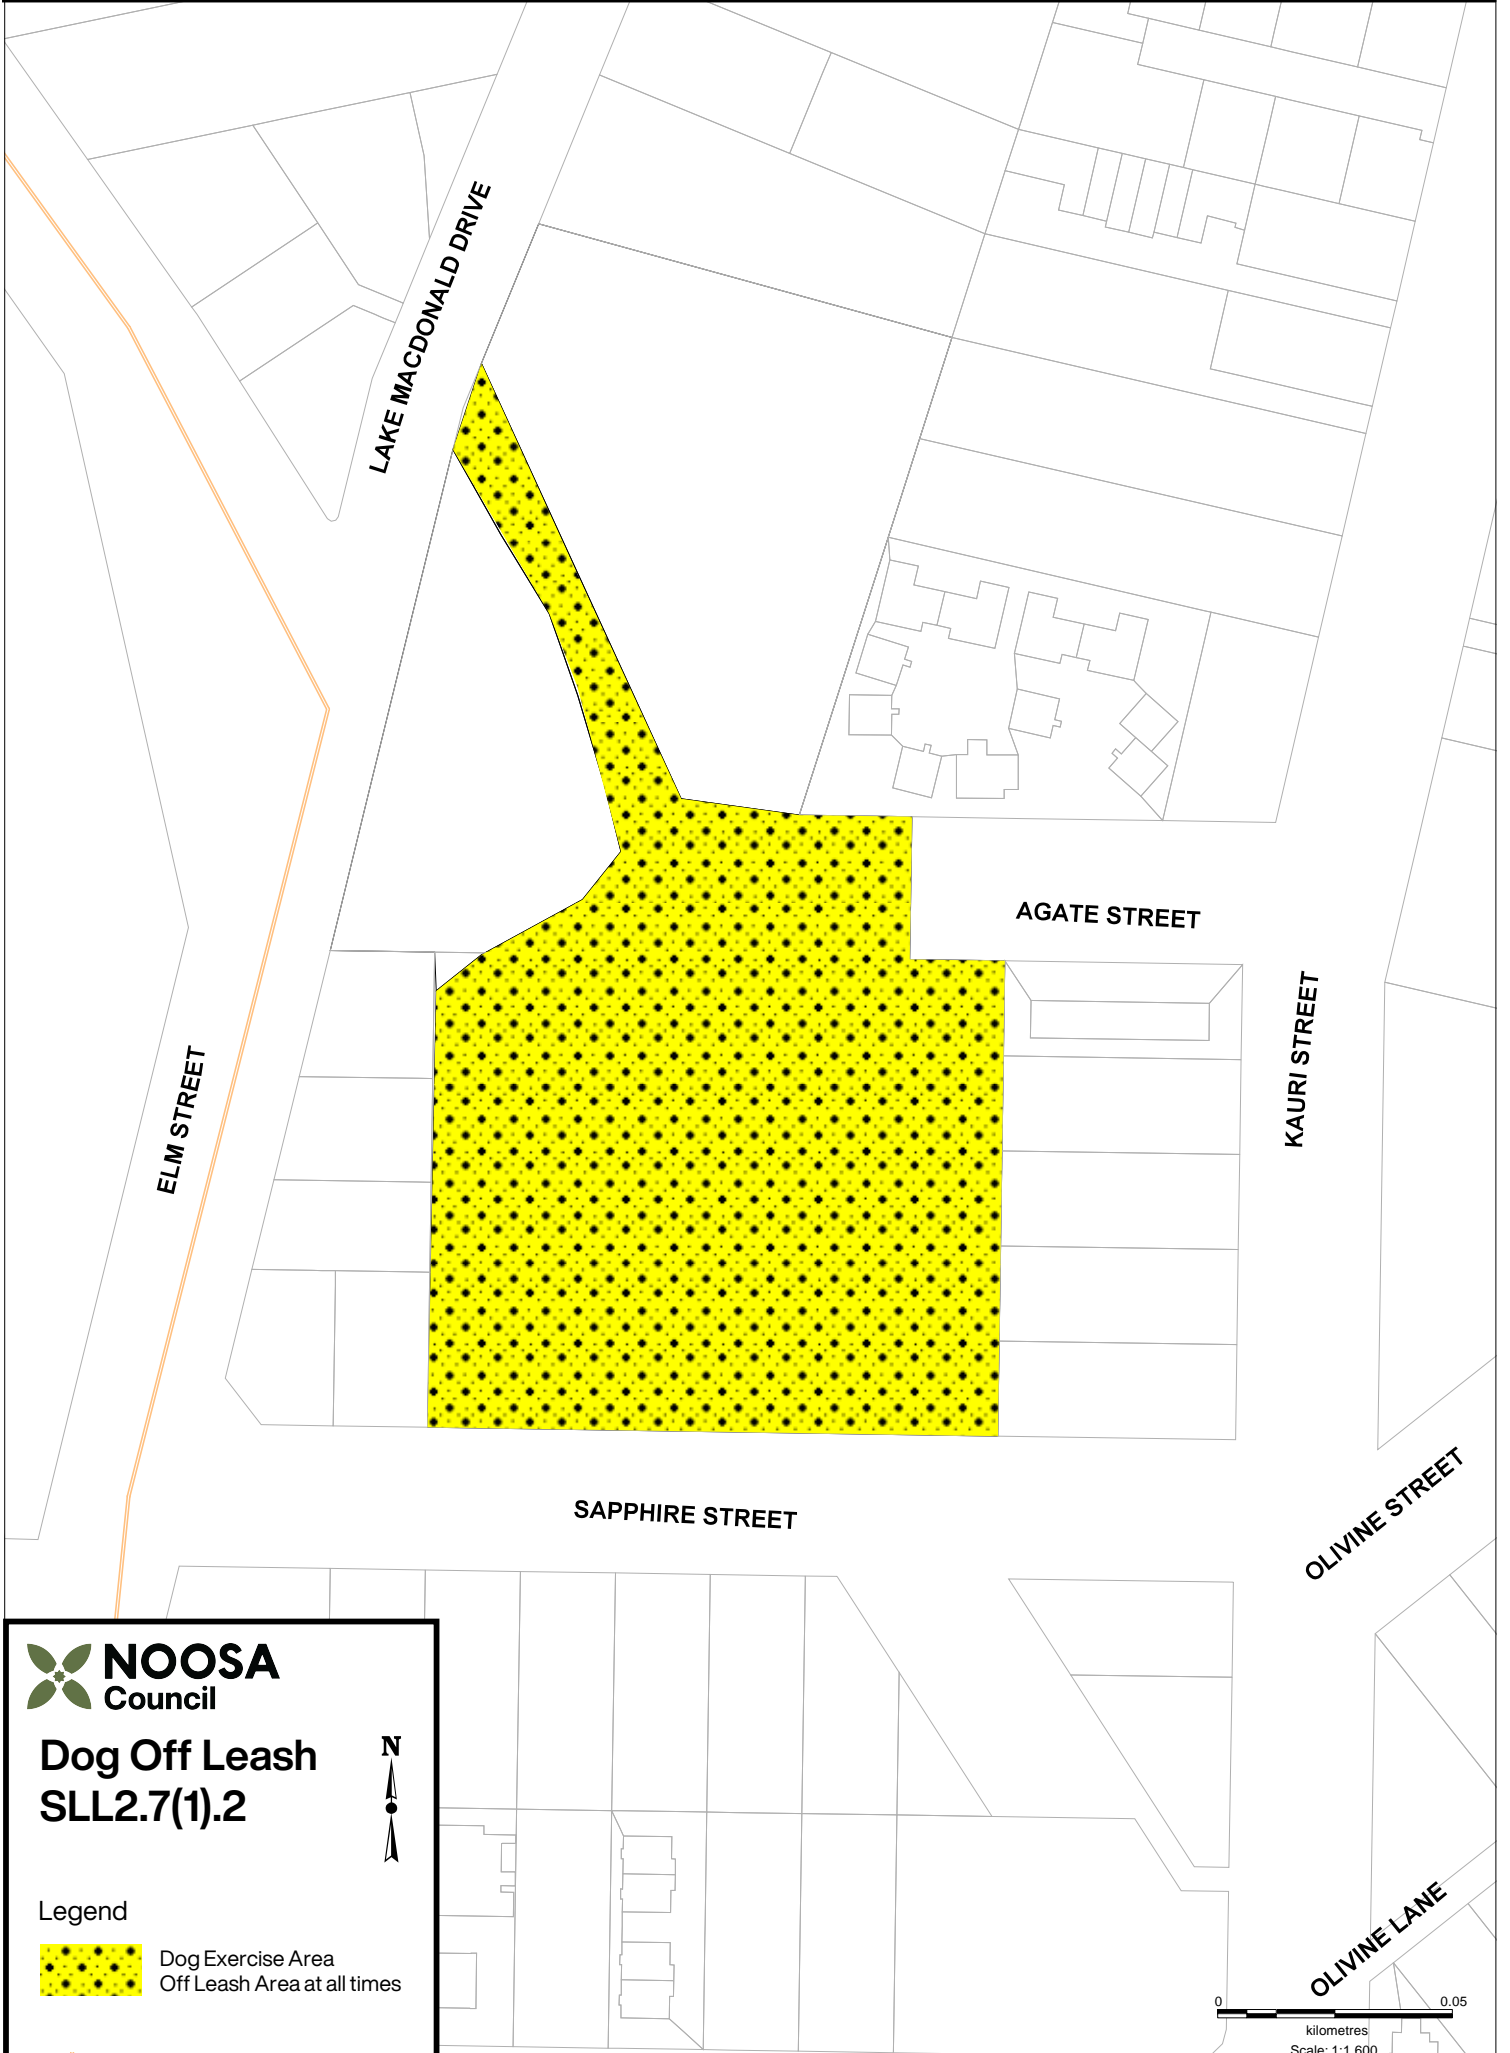

Cooroy Off Leash, from Kauri Park, Cooroy

Dog Off Leash SLL2.7(1).2

Legend

Dog Exercise Area
Off Leash Area at all times