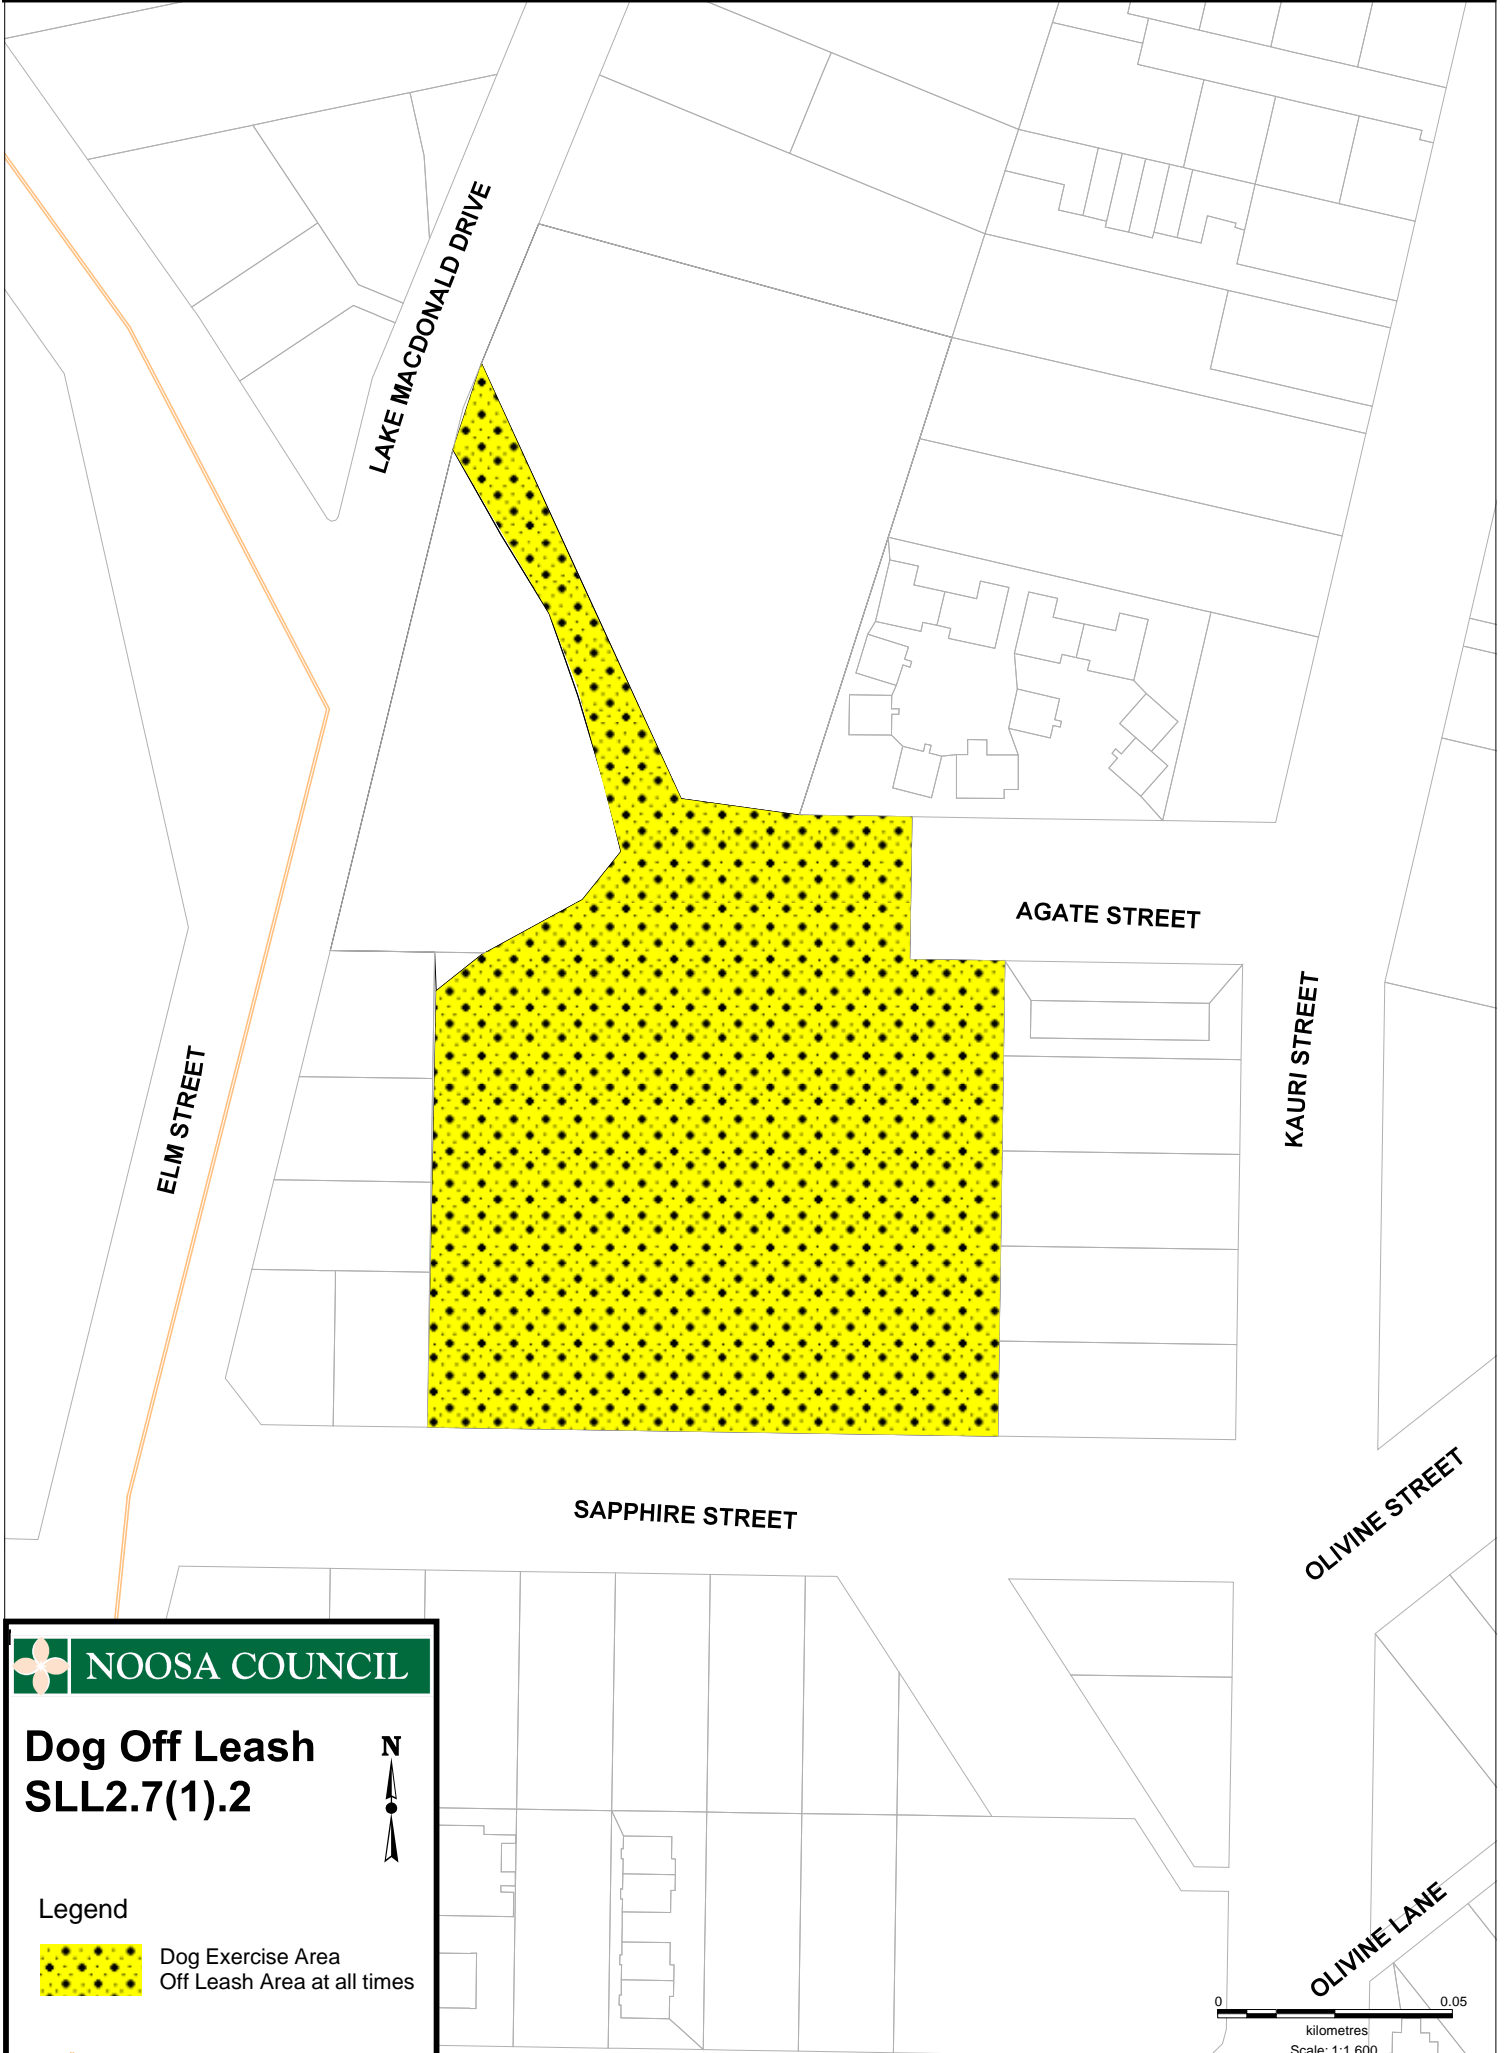

Cooroy Off Leash, from Kauri Park, Cooroy

 NOOSA COUNCIL

Dog Off Leash SLL2.7(1).2

Legend

Dog Exercise Area
Off Leash Area at all times