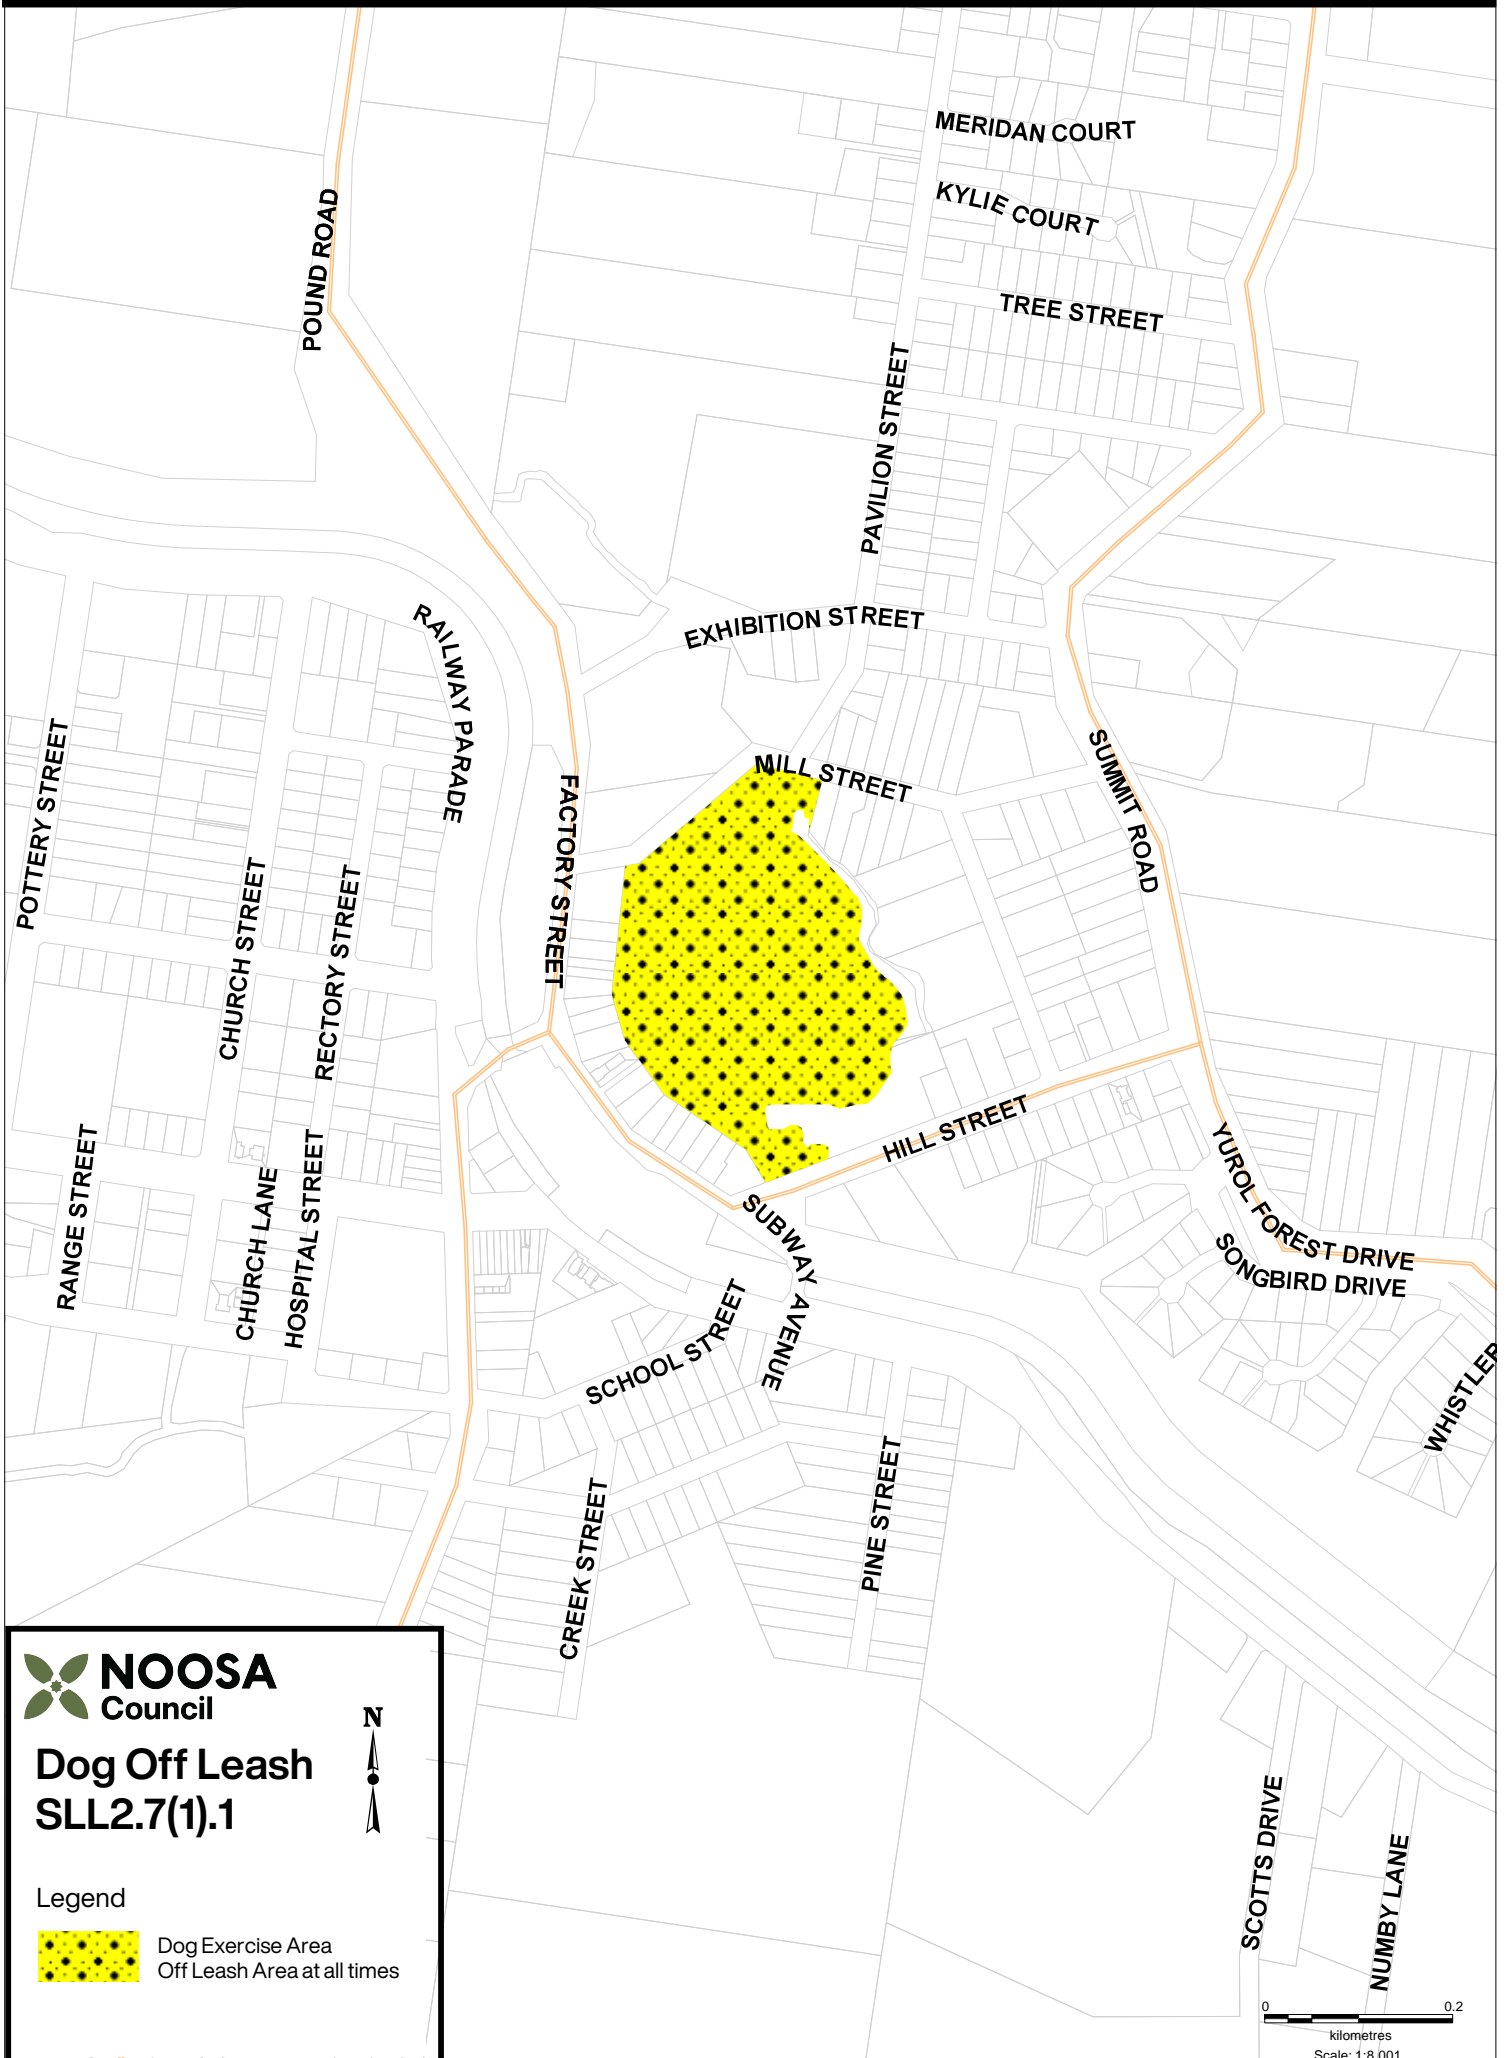

Pomona, Cooroora Creek Park, Pomona

NOOSA
Council

Dog Off Leash
SLL2.7(1).1

Legend

Dog Exercise Area
Off Leash Area at all times

0 0.2
kilometres
Scale: 1:8,001