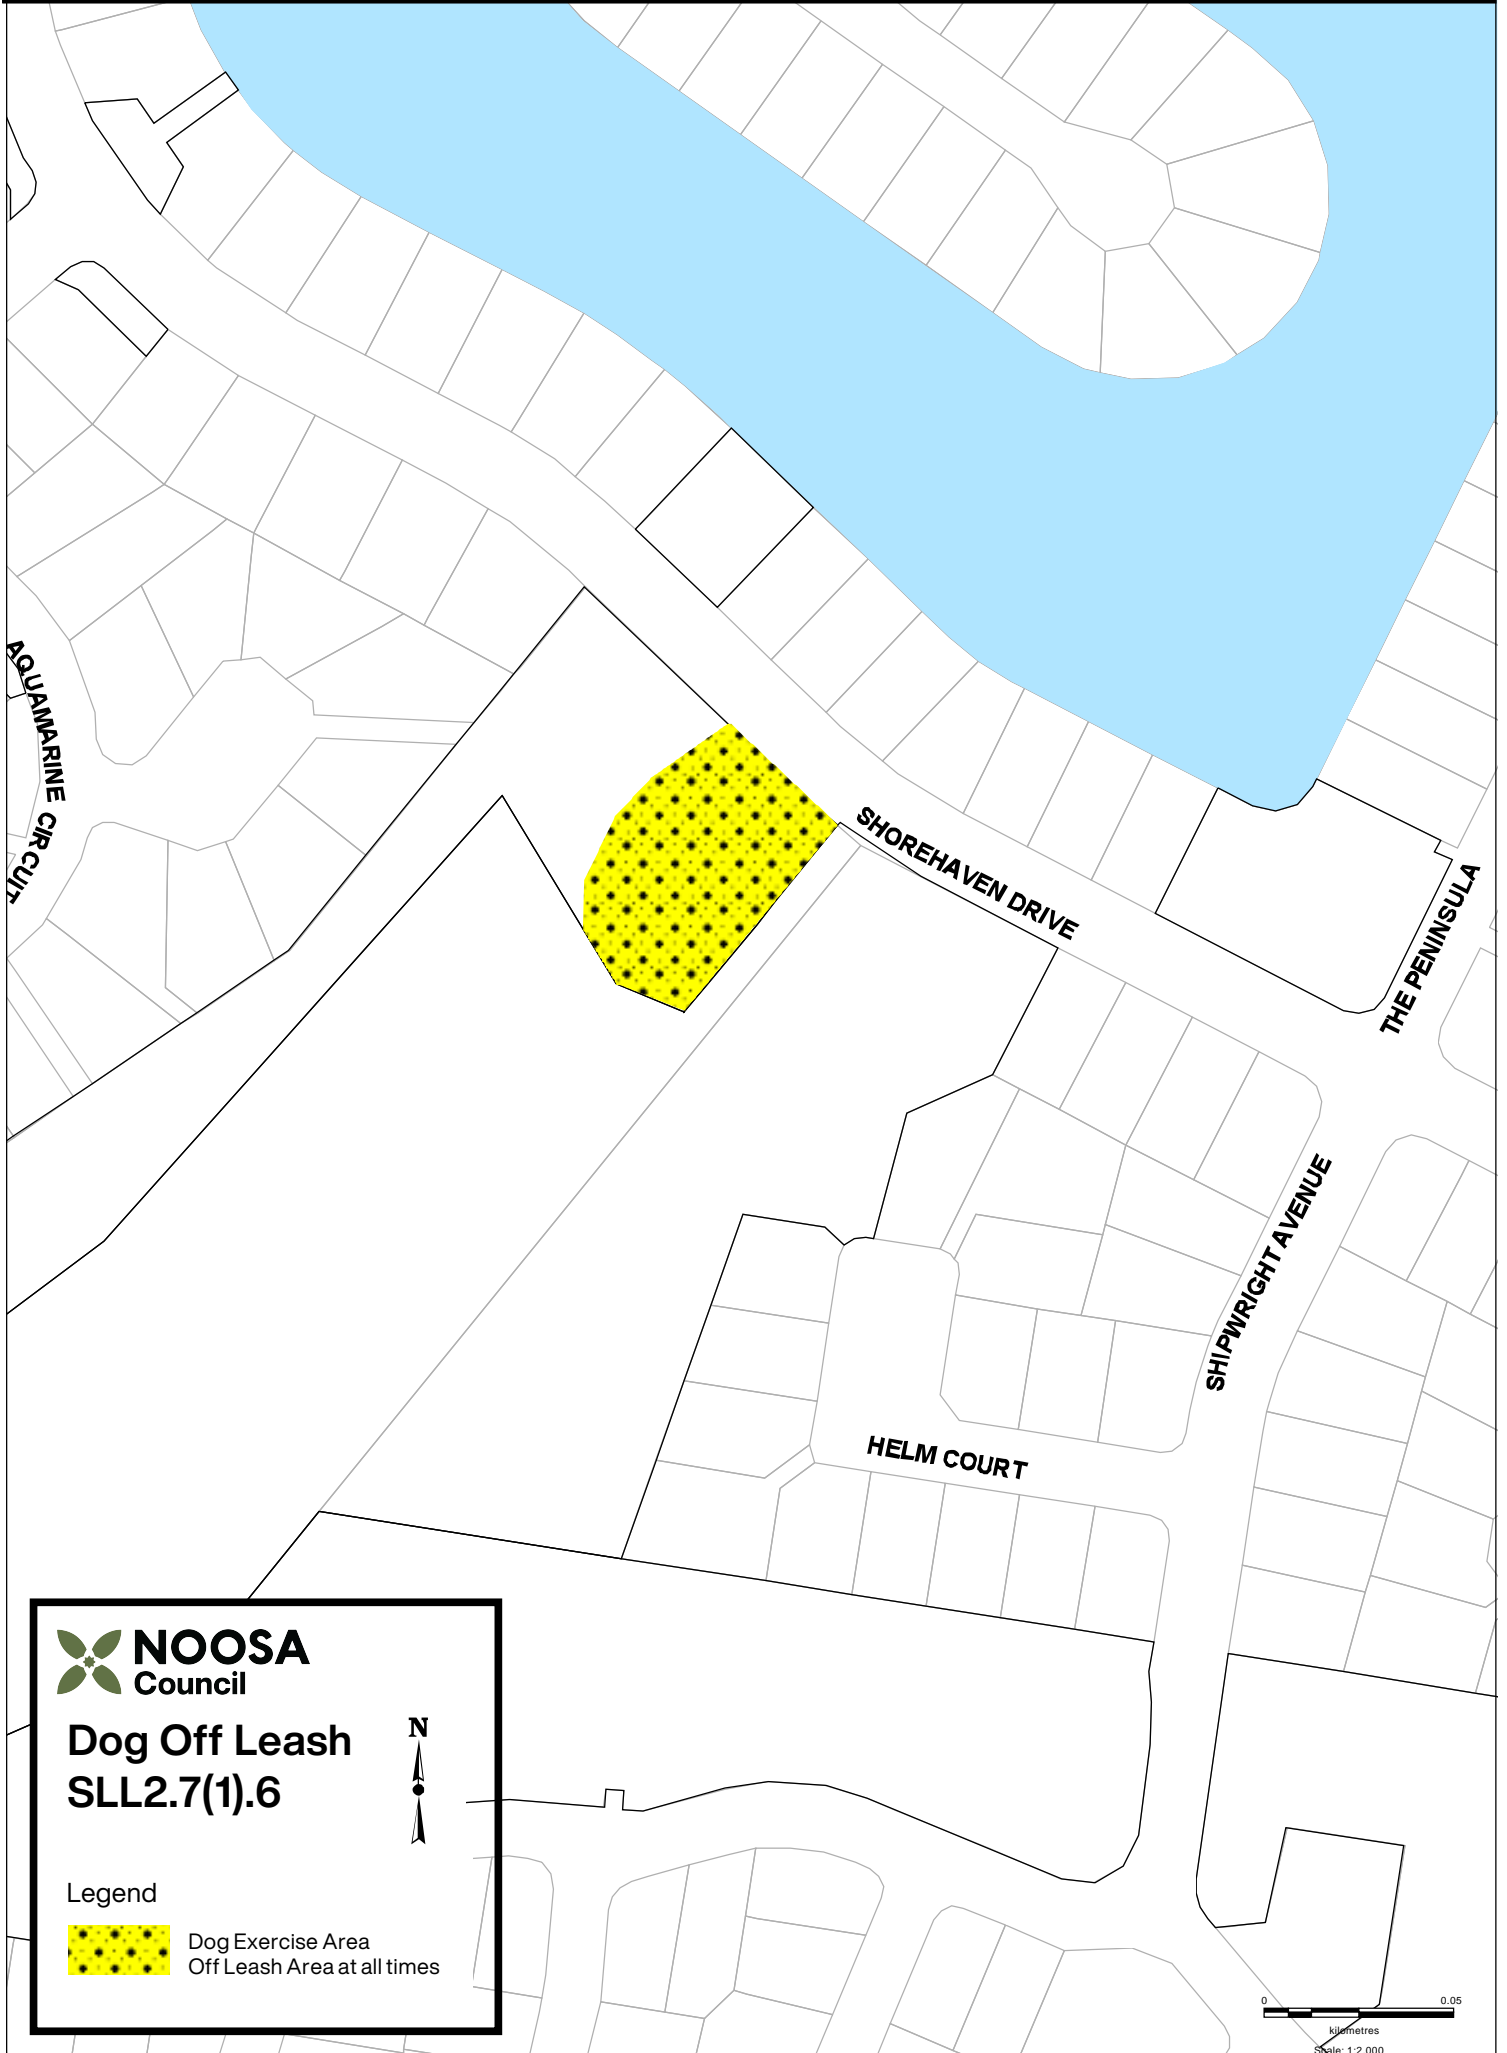

# Noosaville Off Leash, Shorehaven Park, Noosaville

 **NOOSA**  
Council

**Dog Off Leash**  
**SLL2.7(1).6**

Legend

Dog Exercise Area  
Off Leash Area at all times

0 0.05  
kilometres  
Scale: 1:2,000