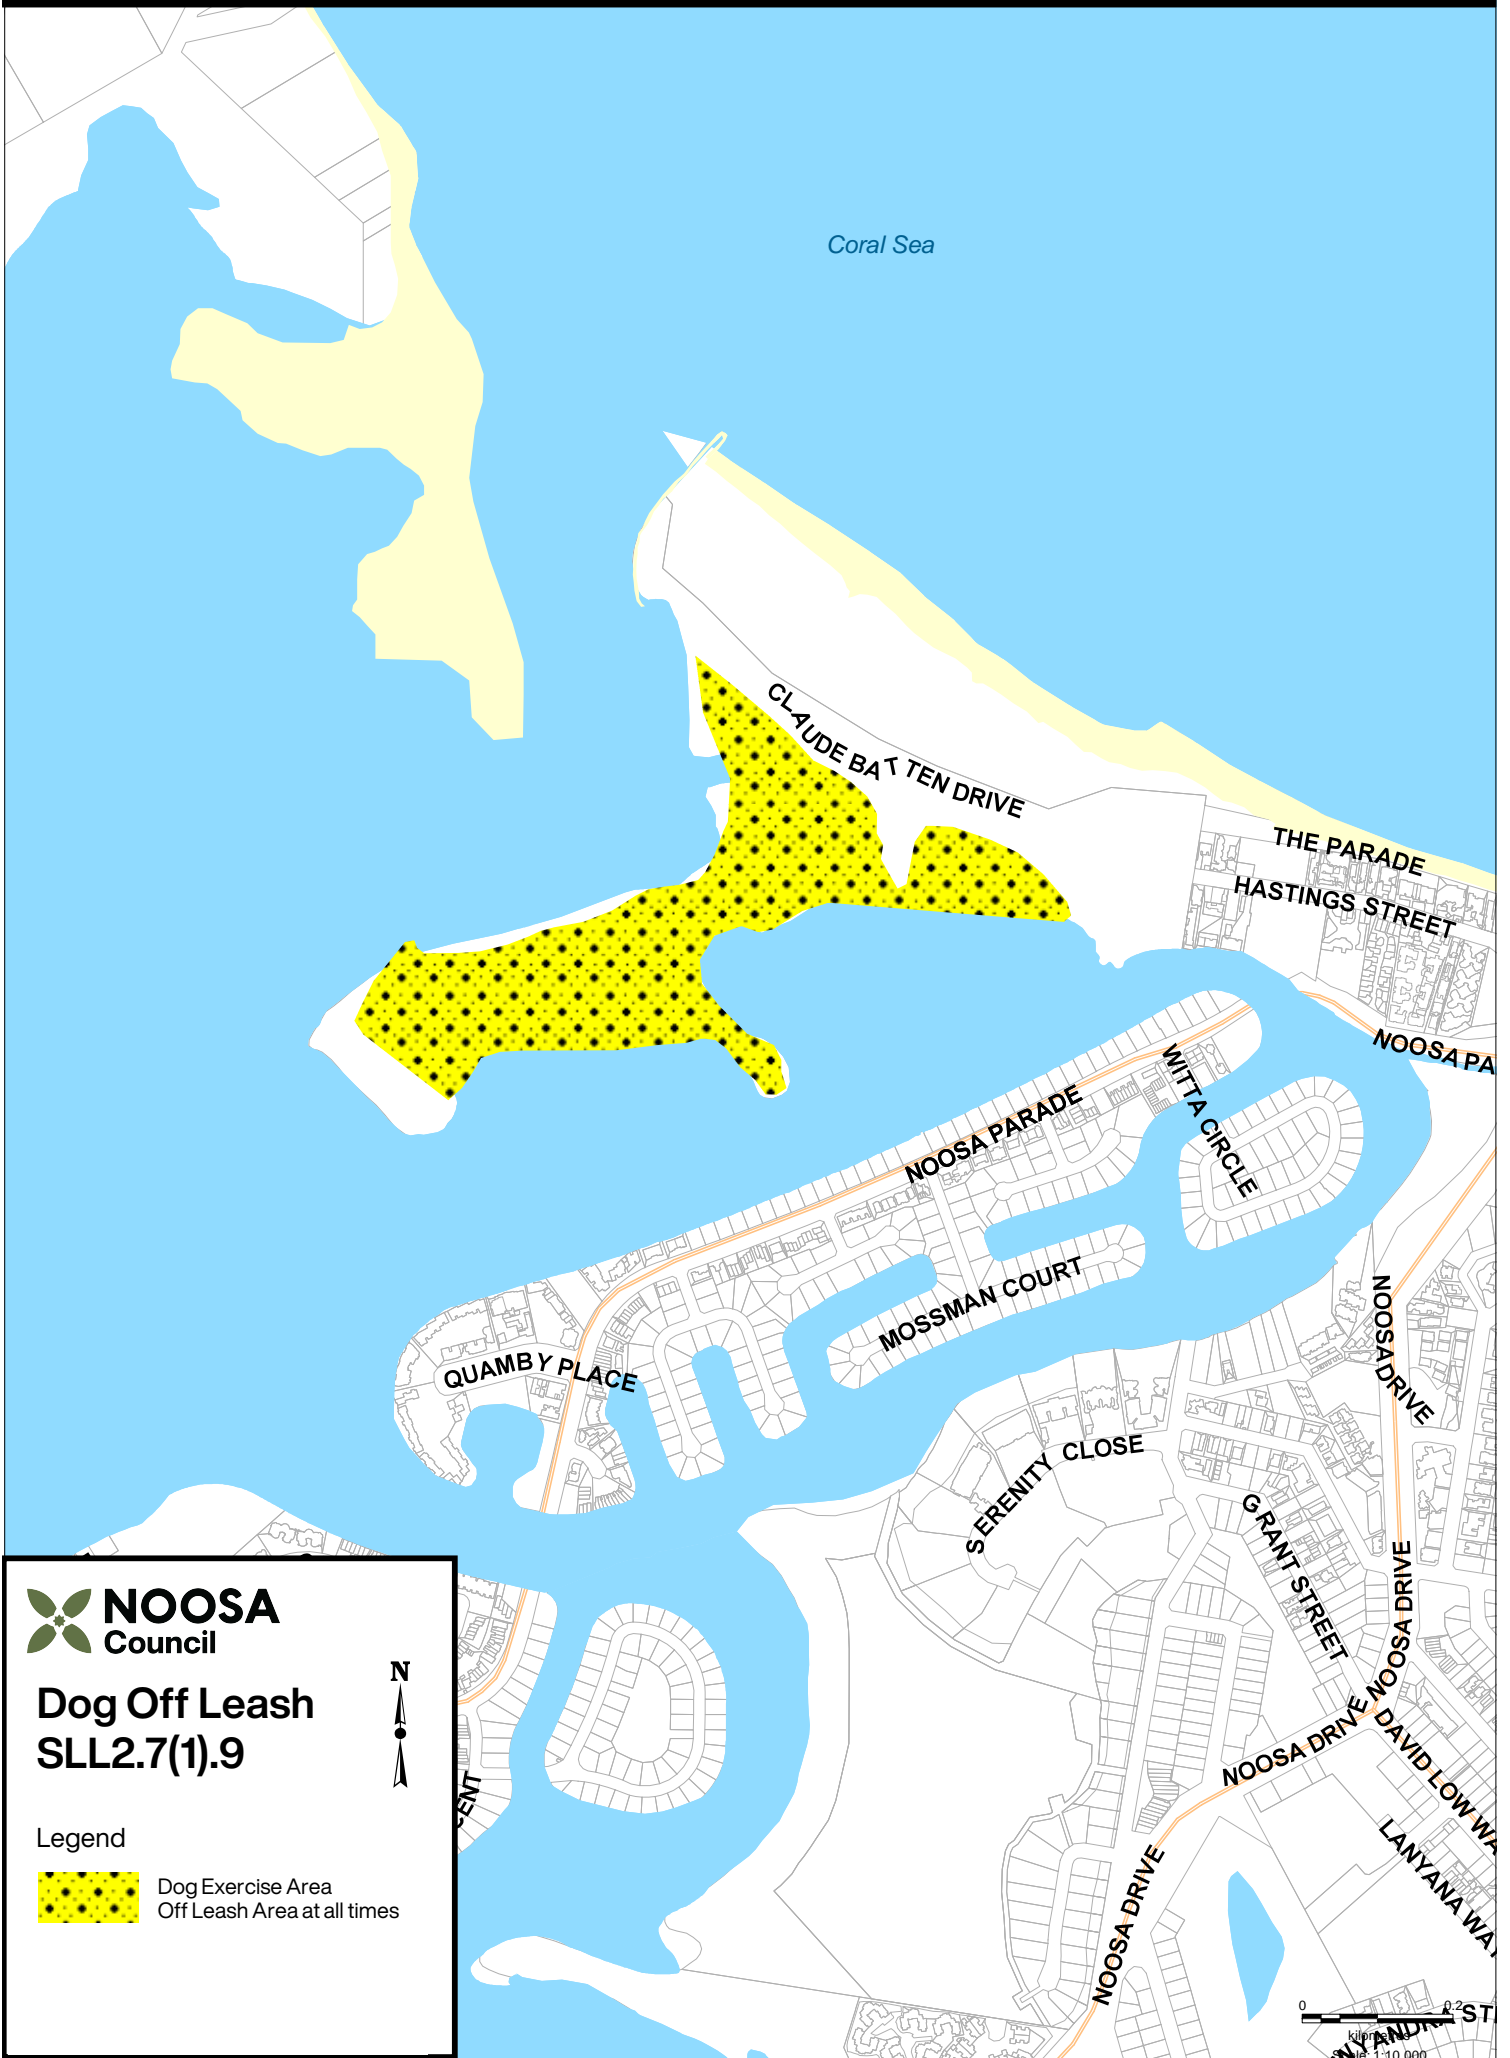

Noosa Spit, river side of Claude Batten Drive (excluding carparking areas), Noosa Heads

NOOSA
Council

Dog Off Leash
SLL2.7(1).9

Legend

-  Dog Exercise Area
Off Leash Area at all times

0 0.2 ST
kilometres
Scale: 1:10,000