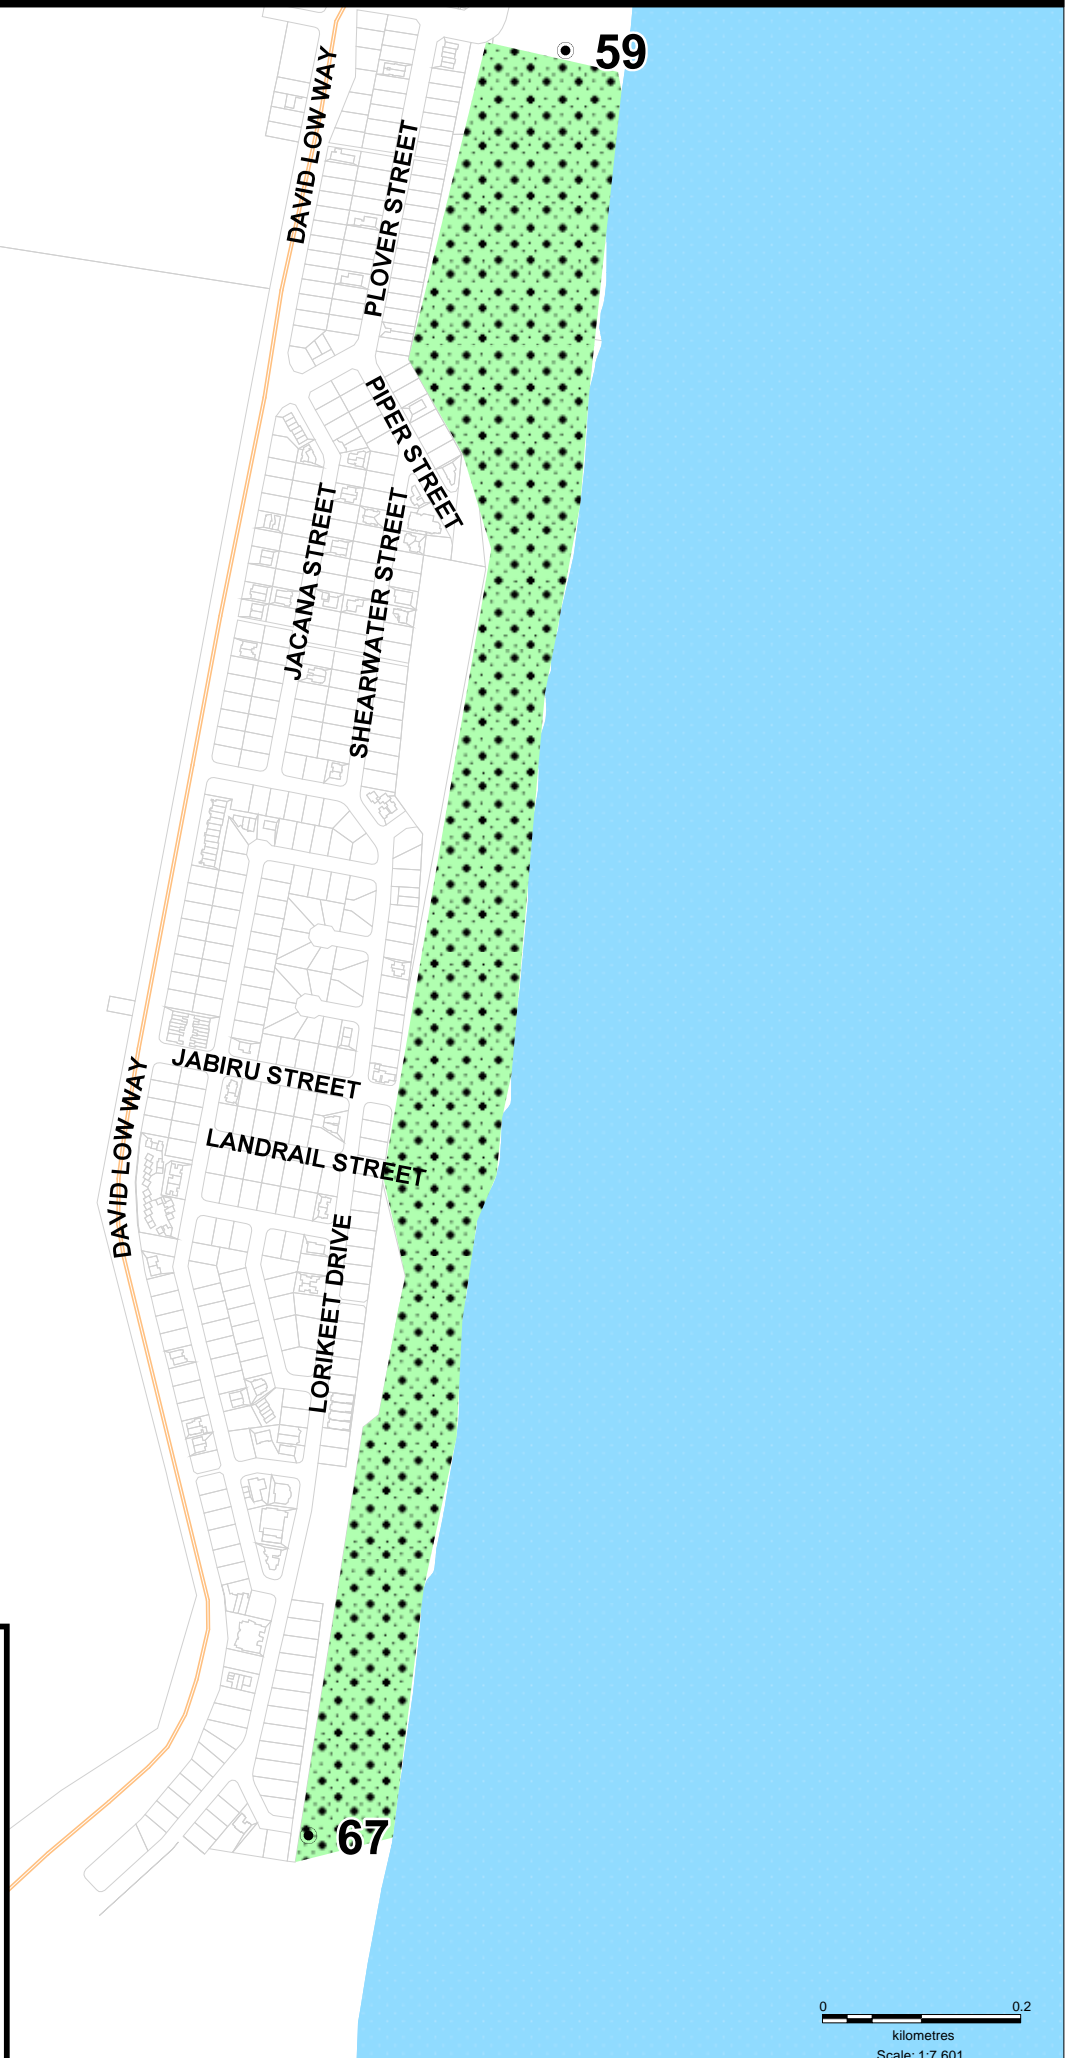

Peregian Beach On Leash, from Beach Access 59-67, Peregian Beach

**Dog On Leash**  
SLL2.7(2).2

Legend

-  Dog Exercise area  
On leash at all times