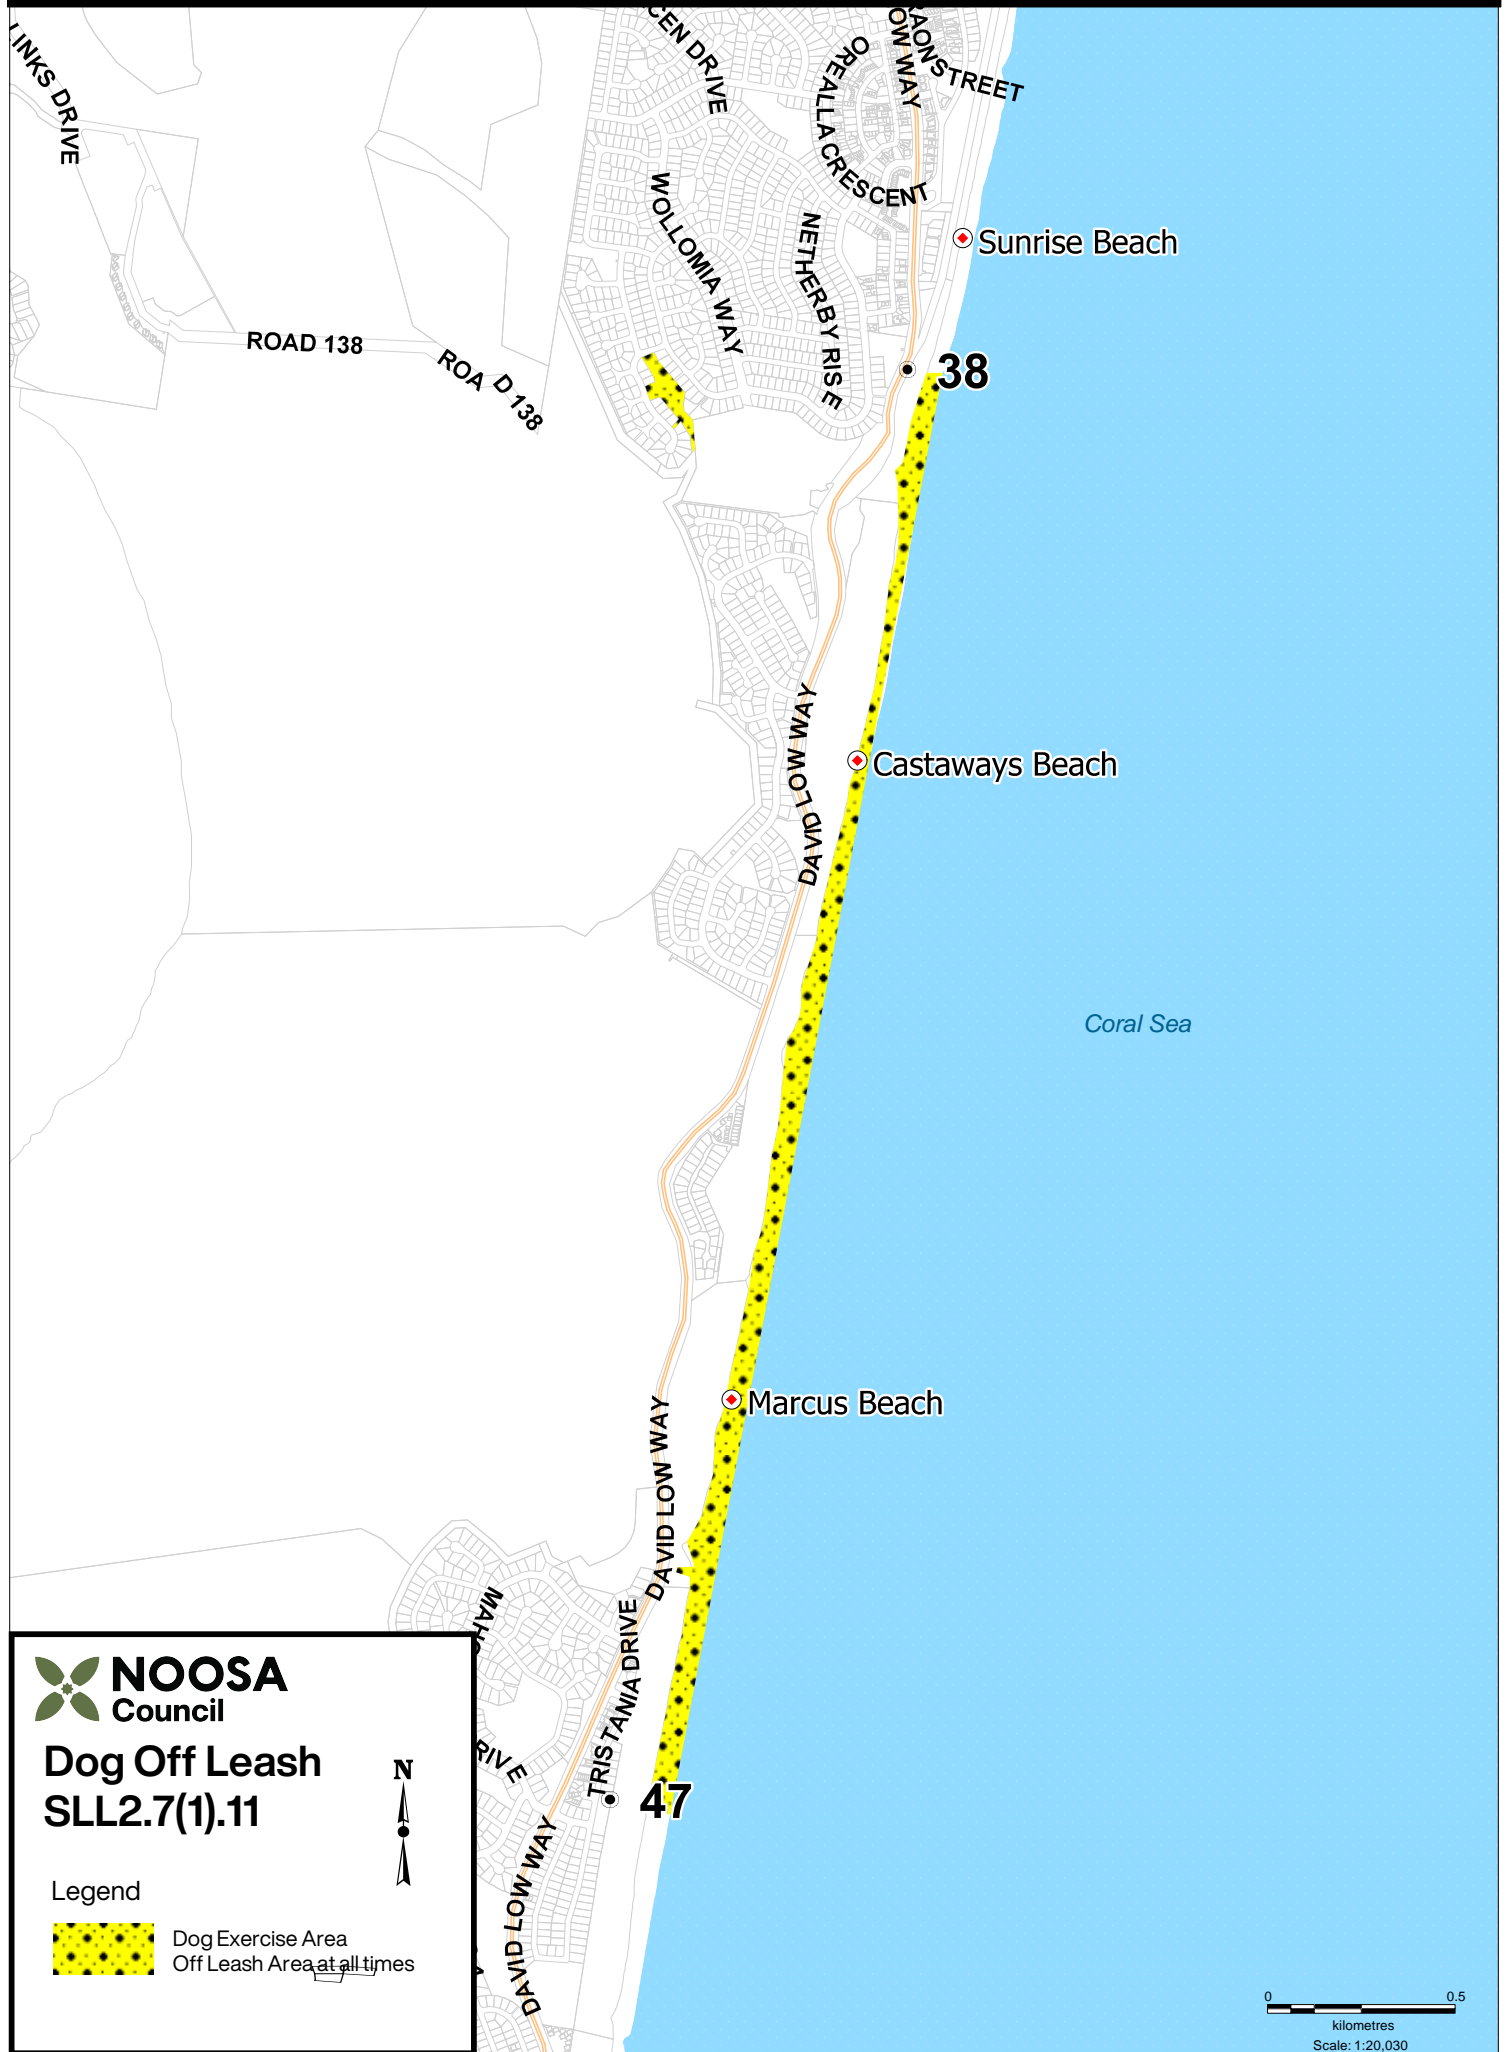

Marcus Beach, from beach access 38 to 47 Tristania Drive, Marcus Beach

NOOSA
Council

Dog Off Leash
SLL2.7(1).11

Legend

-  Dog Exercise Area
-  Off Leash Area at all times

0 0.5
kilometres
Scale: 1:20,030