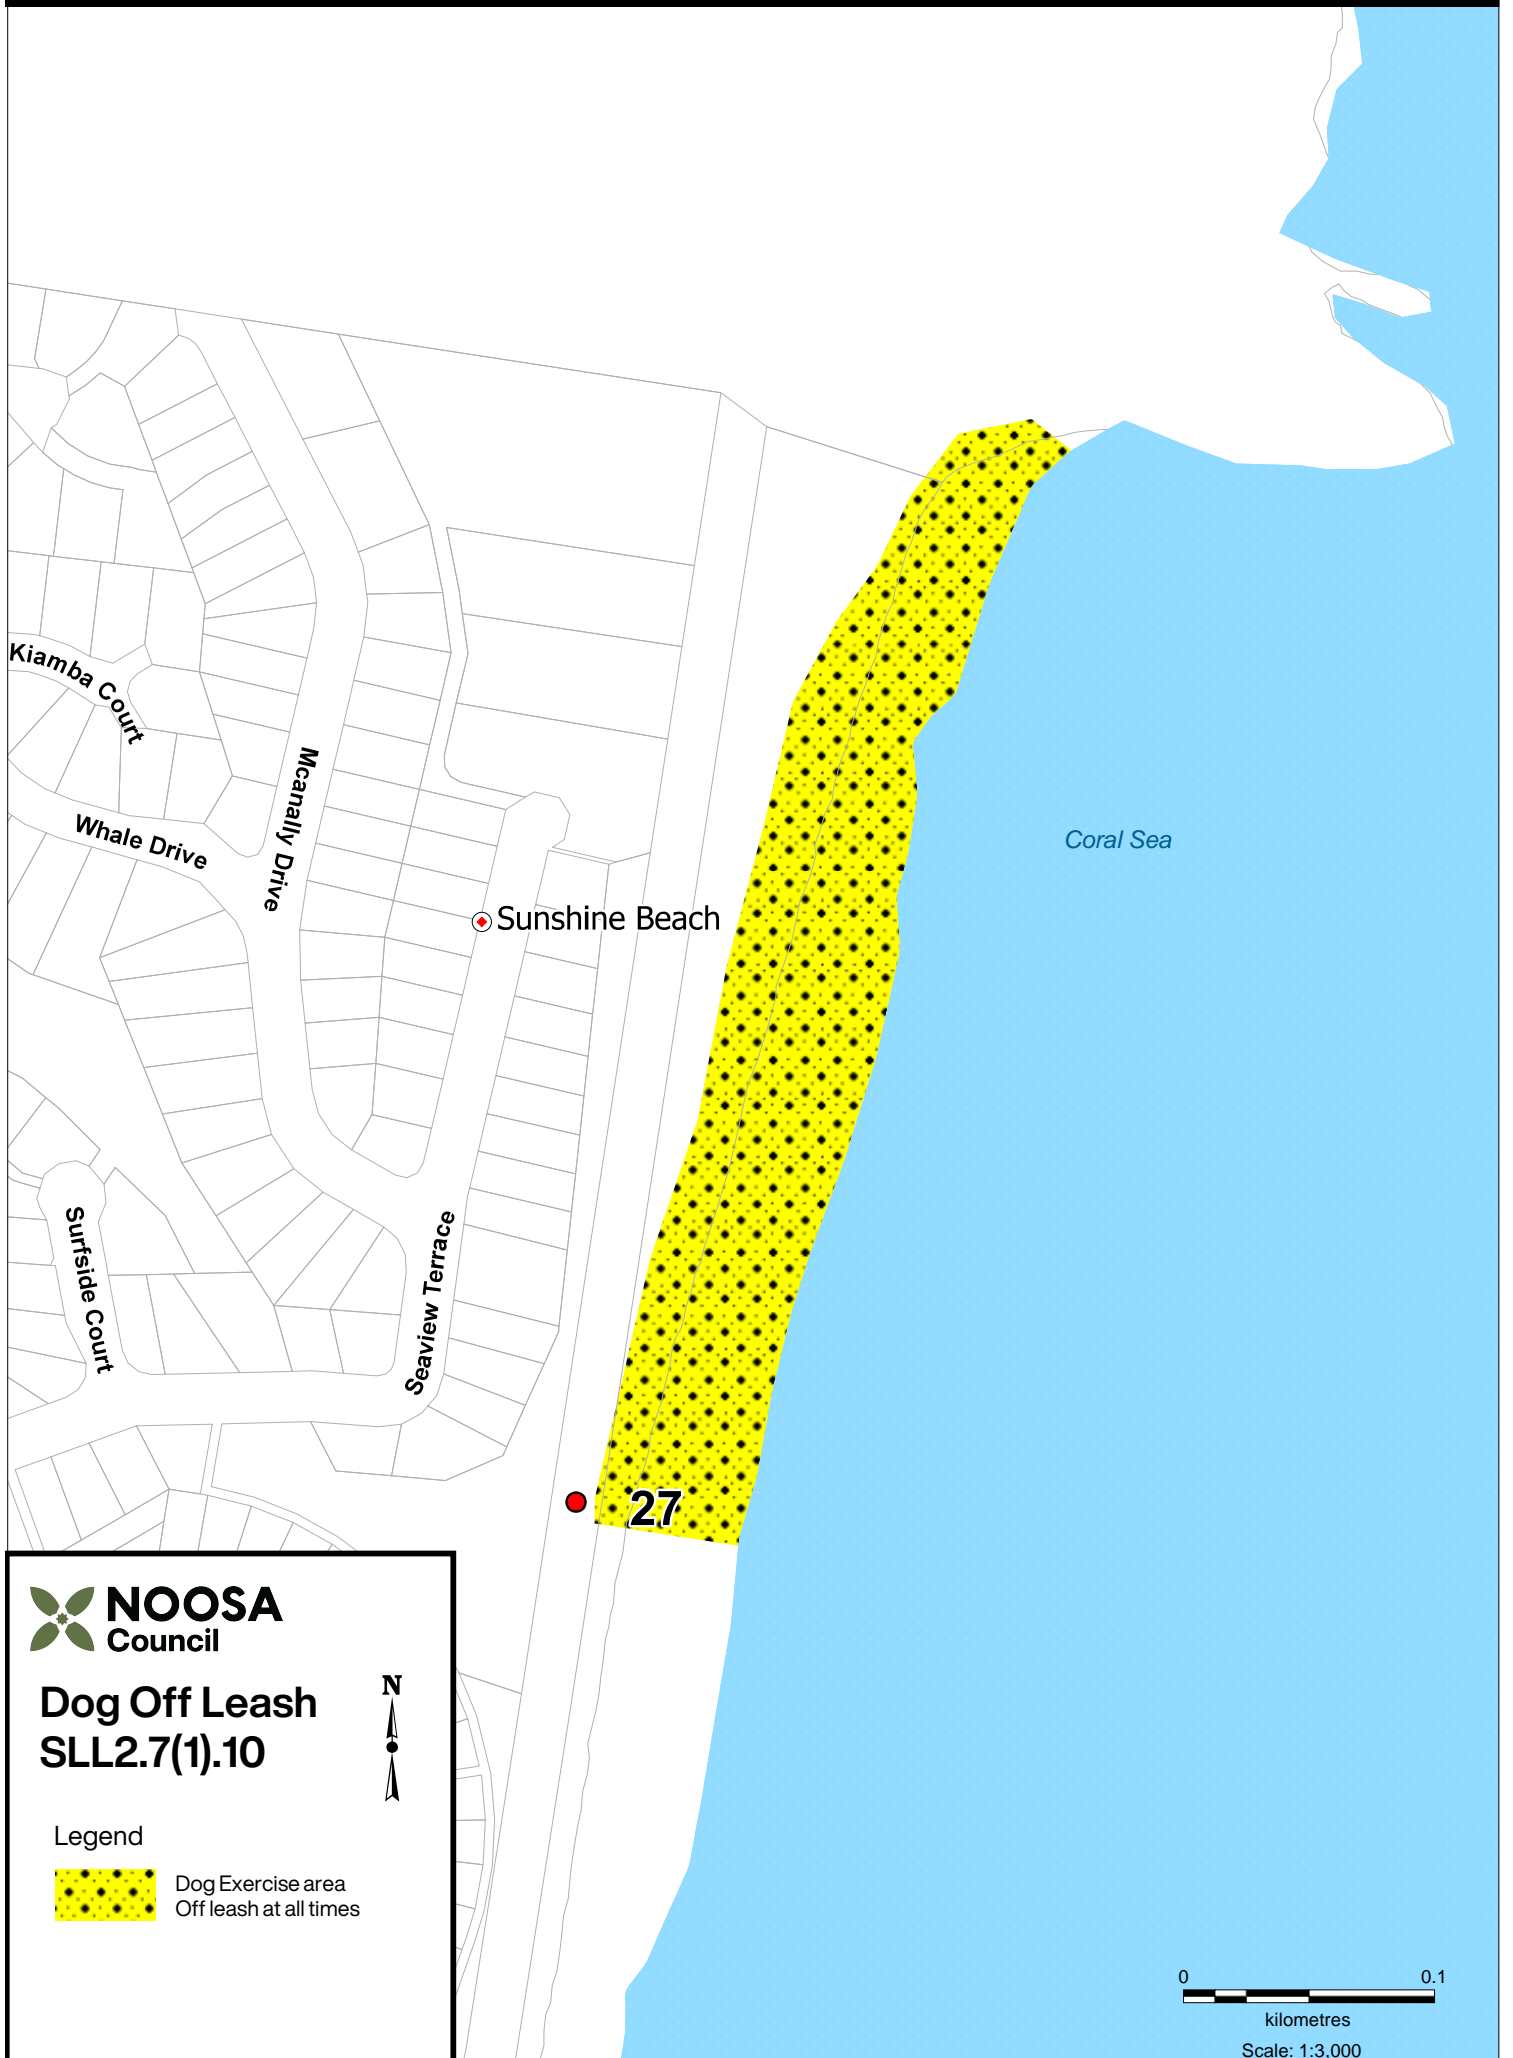

Sunshine Beach, from beach access 27 and north, Sunshine Beach

 **NOOSA**
Council

Dog Off Leash
SLL2.7(1).10

Legend

 Dog Exercise area
Off leash at all times

0  0.1

kilometres

Scale: 1:3,000