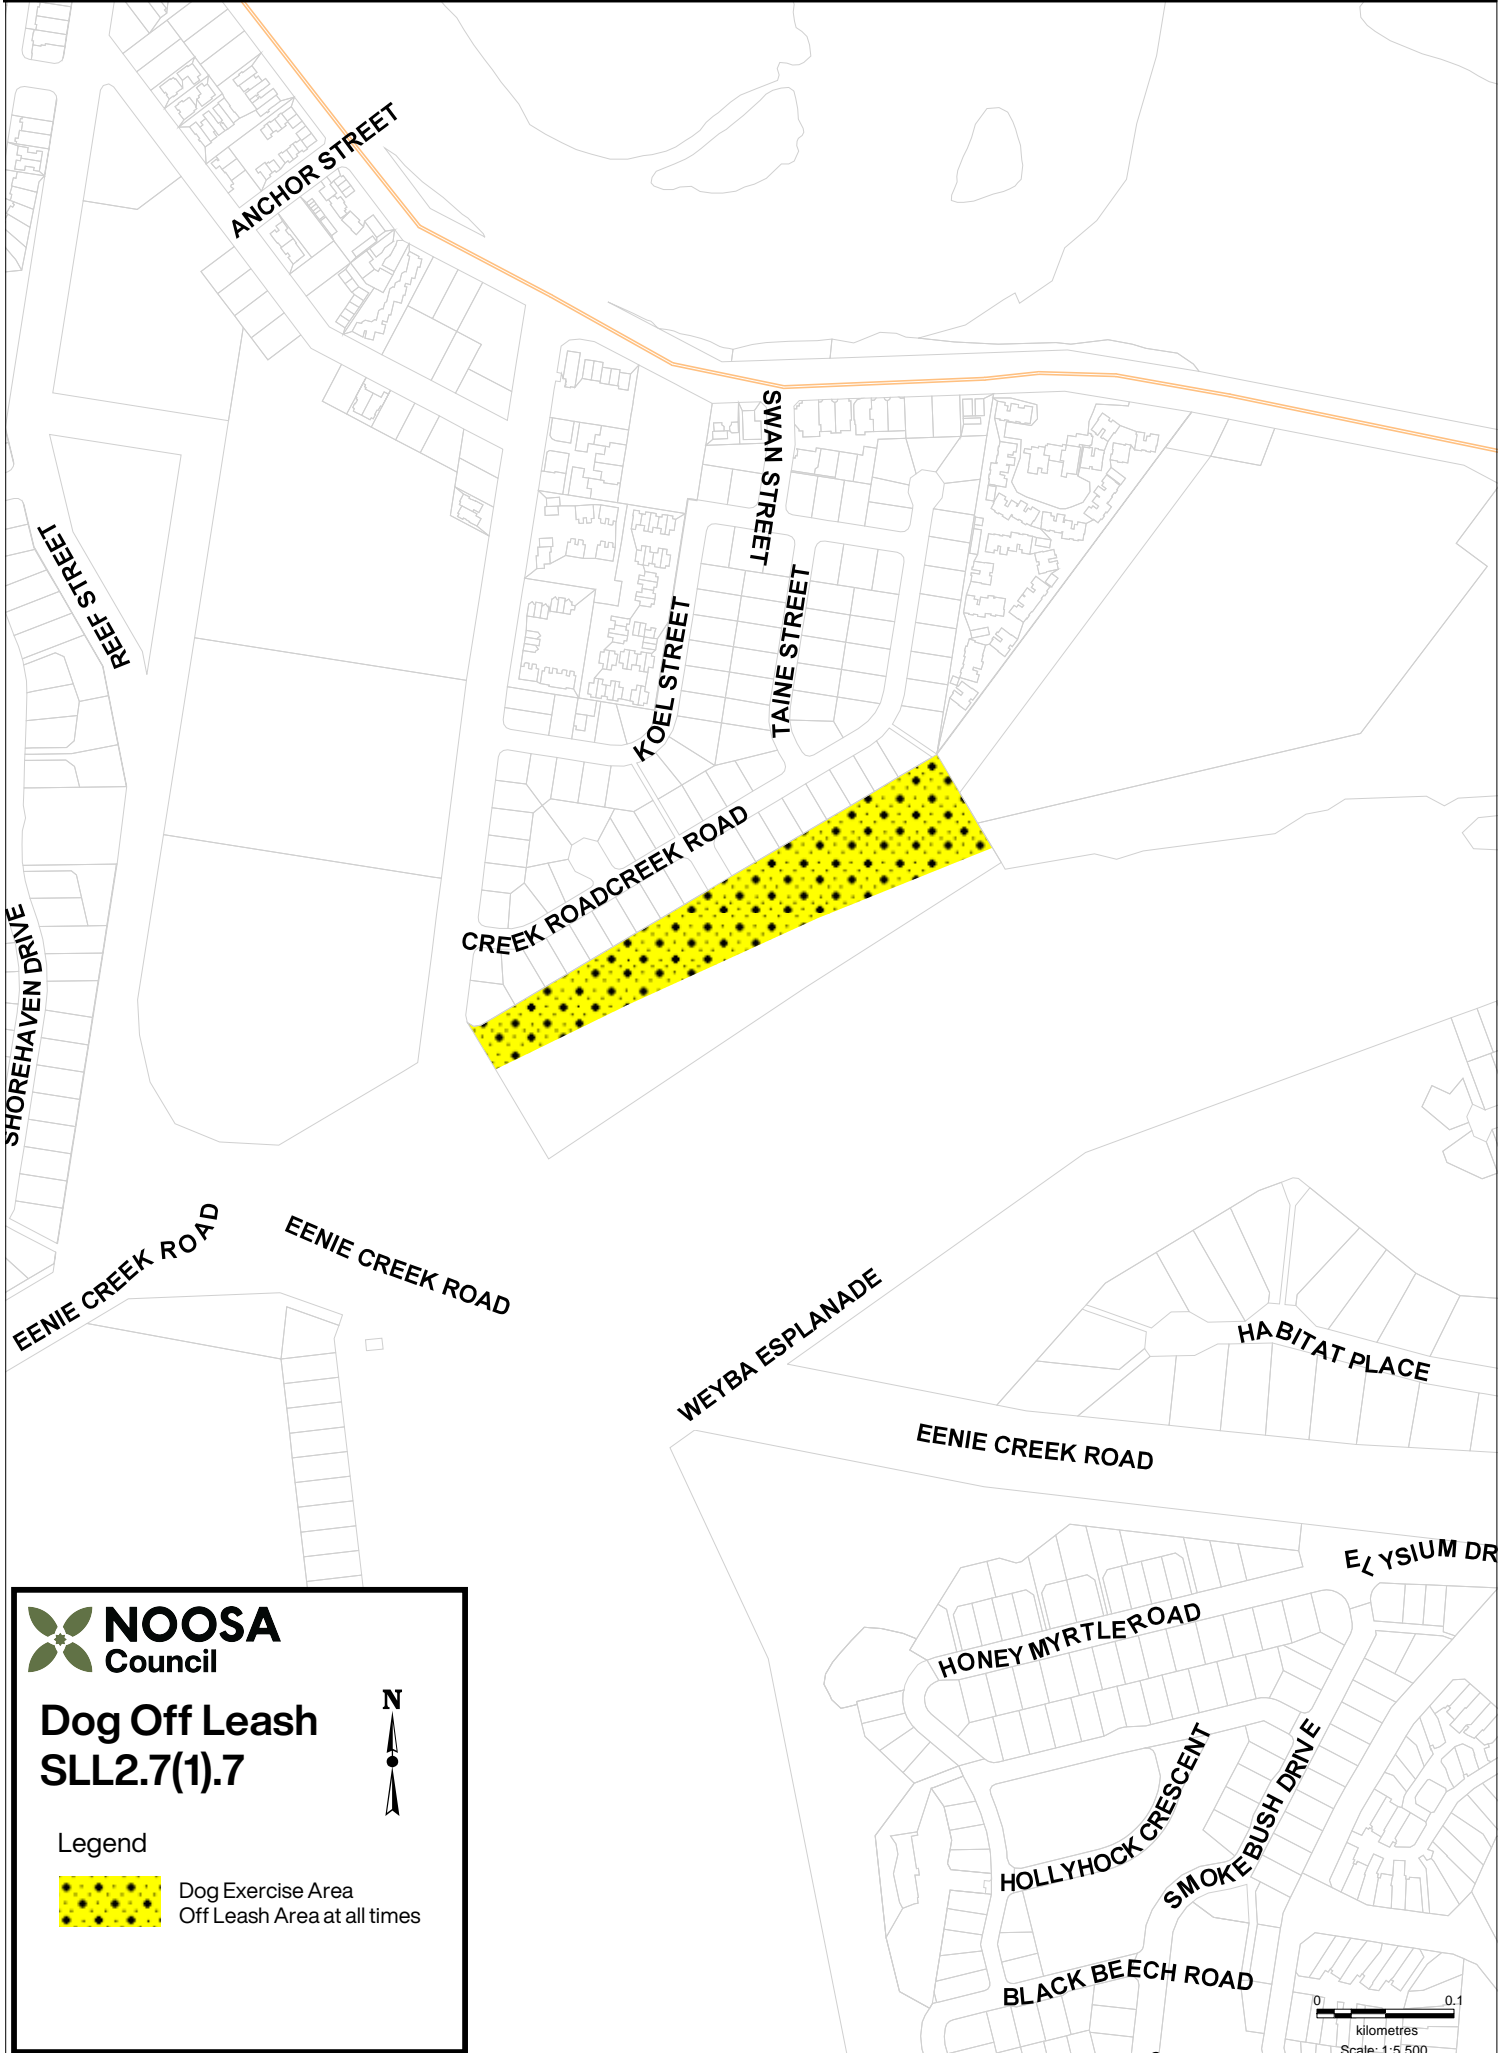

Noosaville, Foreshore of Weyba Creek, Noosaville

 **NOOSA**
Council

Dog Off Leash
SLL2.7(1).7

Legend

Dog Exercise Area
Off Leash Area at all times

0 0.1
kilometres
Scale: 1:5,500