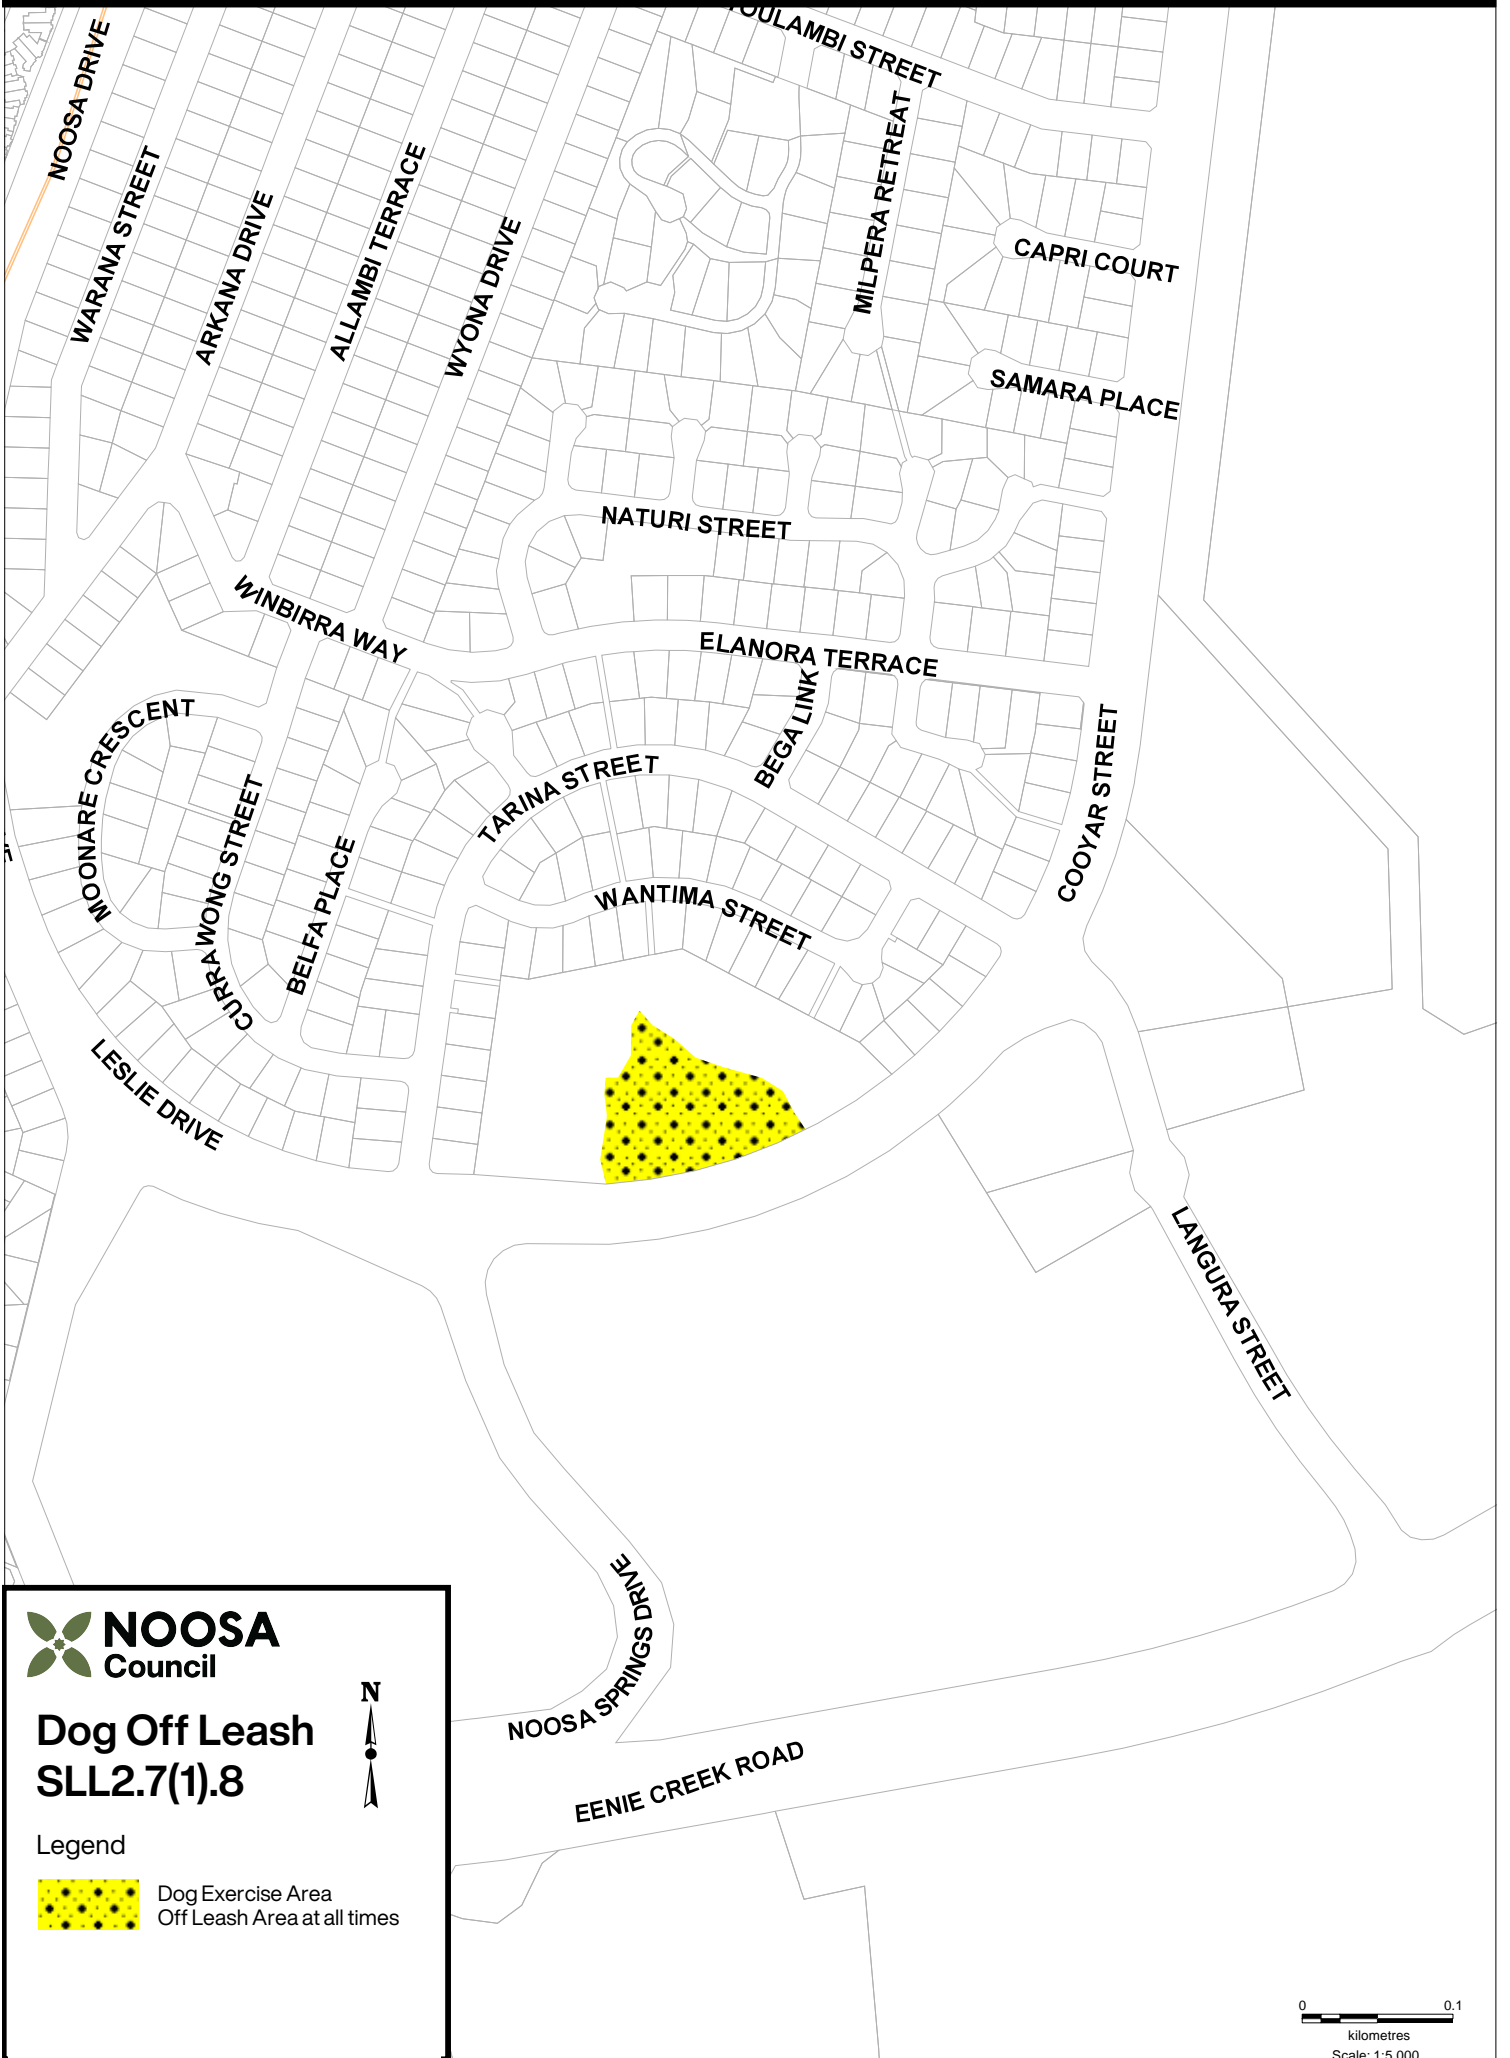

Noosa Heads, Alec Dan Park, Noosa Heads

Dog Off Leash
SLL2.7(1).8

Legend

Dog Exercise Area
Off Leash Area at all times

0 0.1
kilometres
Scale: 1:5,000