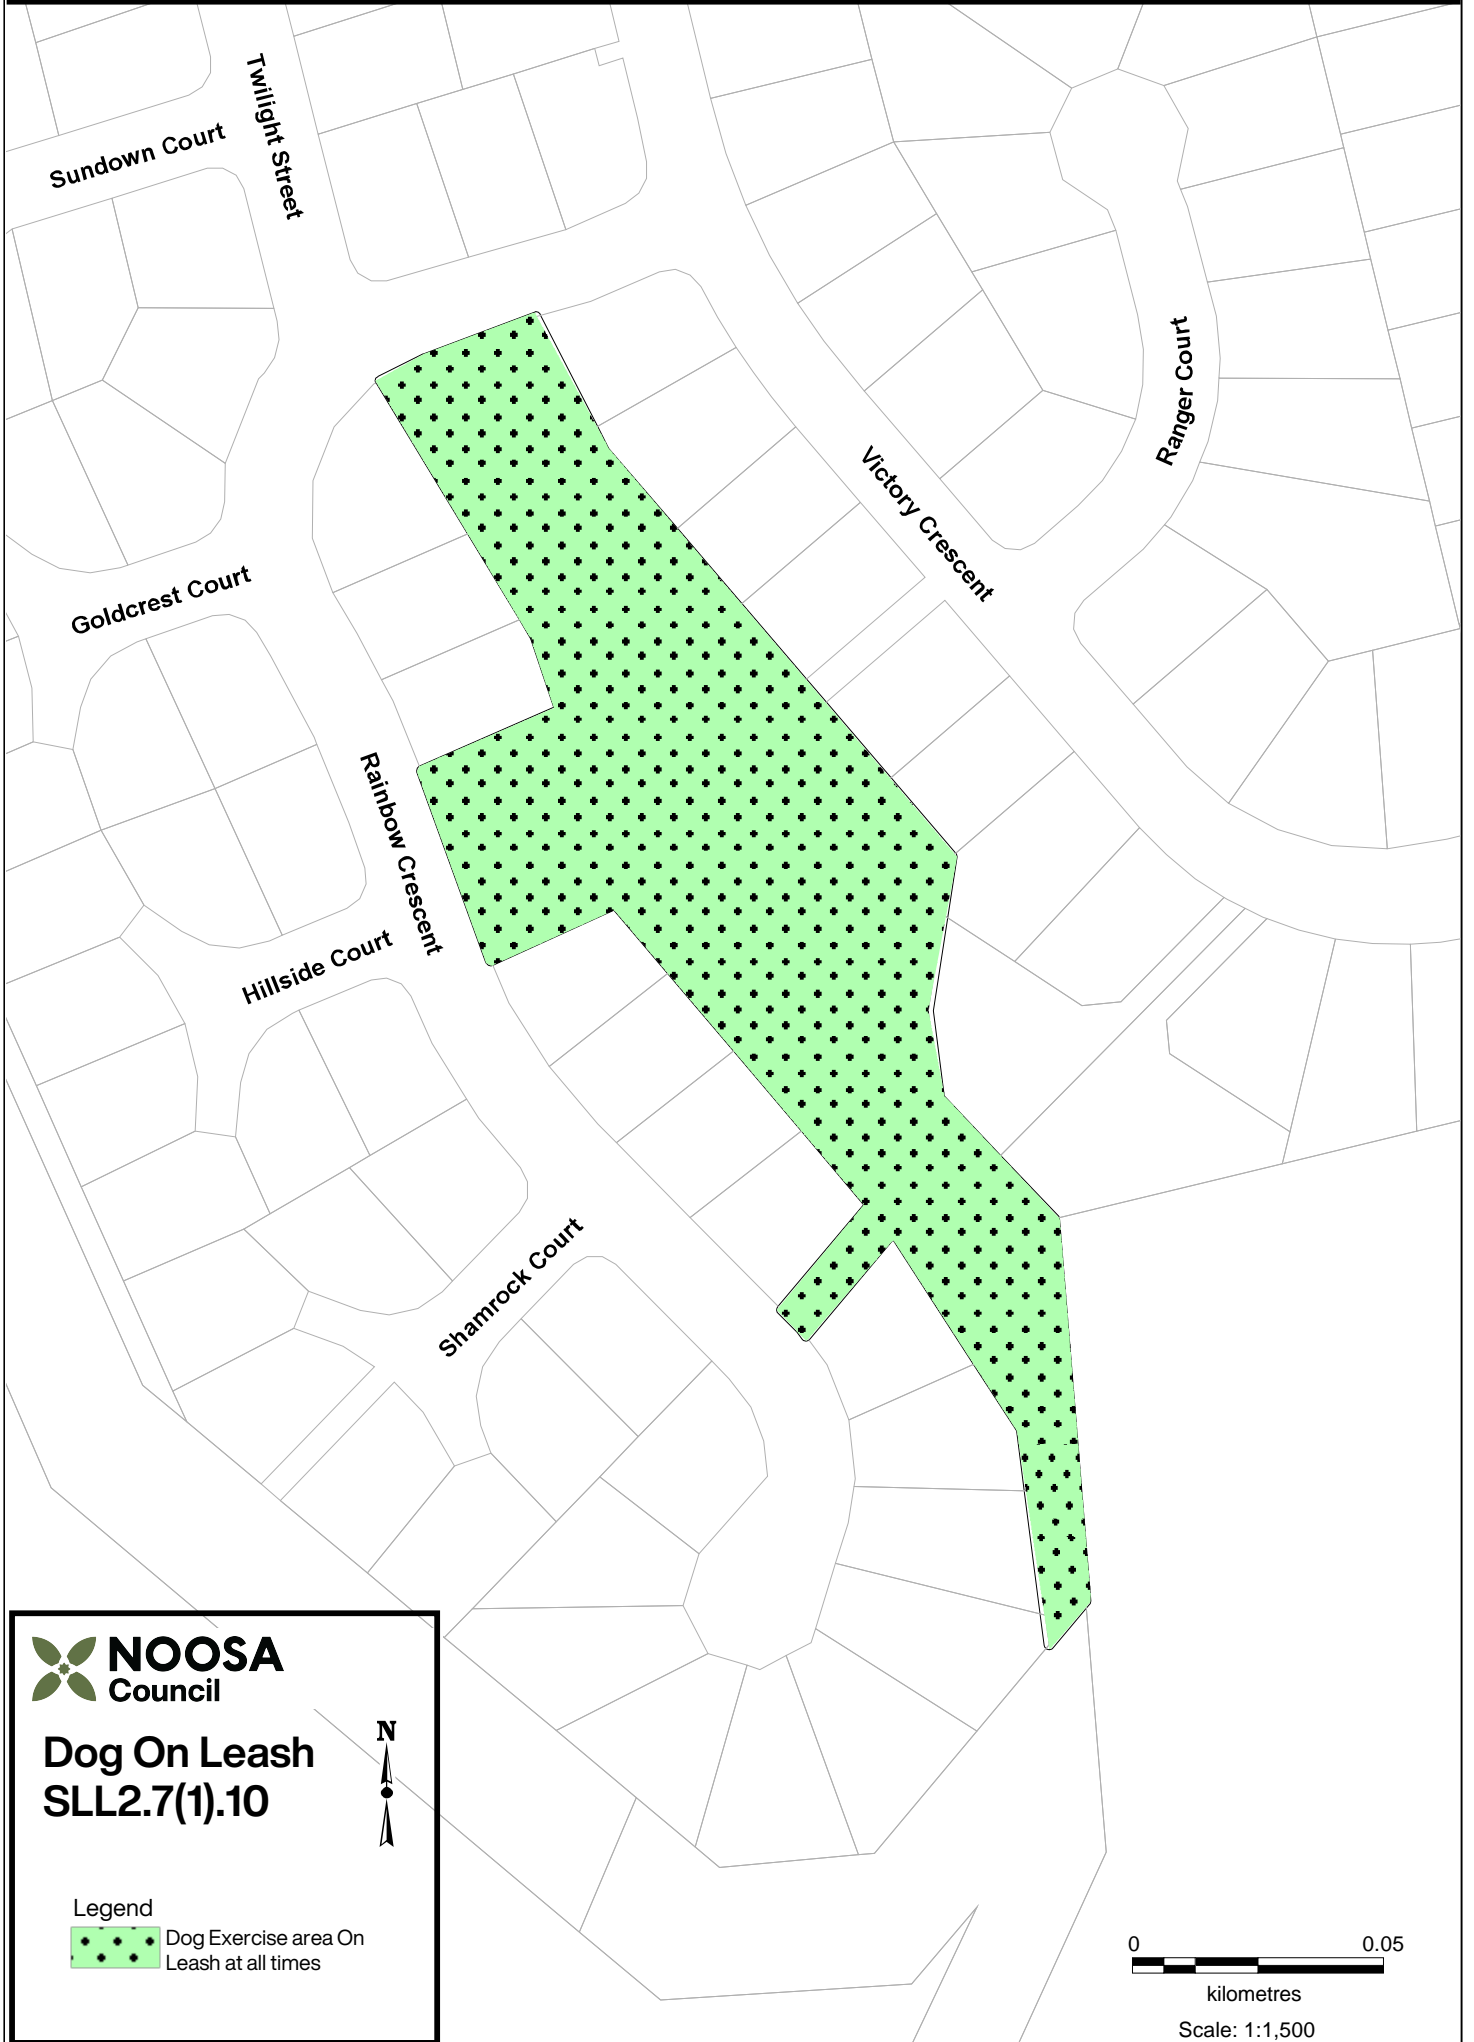

Sunrise Beach On Leash, from Rainbow Park, Sunrise Beach

 **NOOSA**
Council

Dog On Leash
SLL2.7(1).10

Legend

 Dog Exercise area On
Leash at all times

0  0.05
kilometres
Scale: 1:1,500