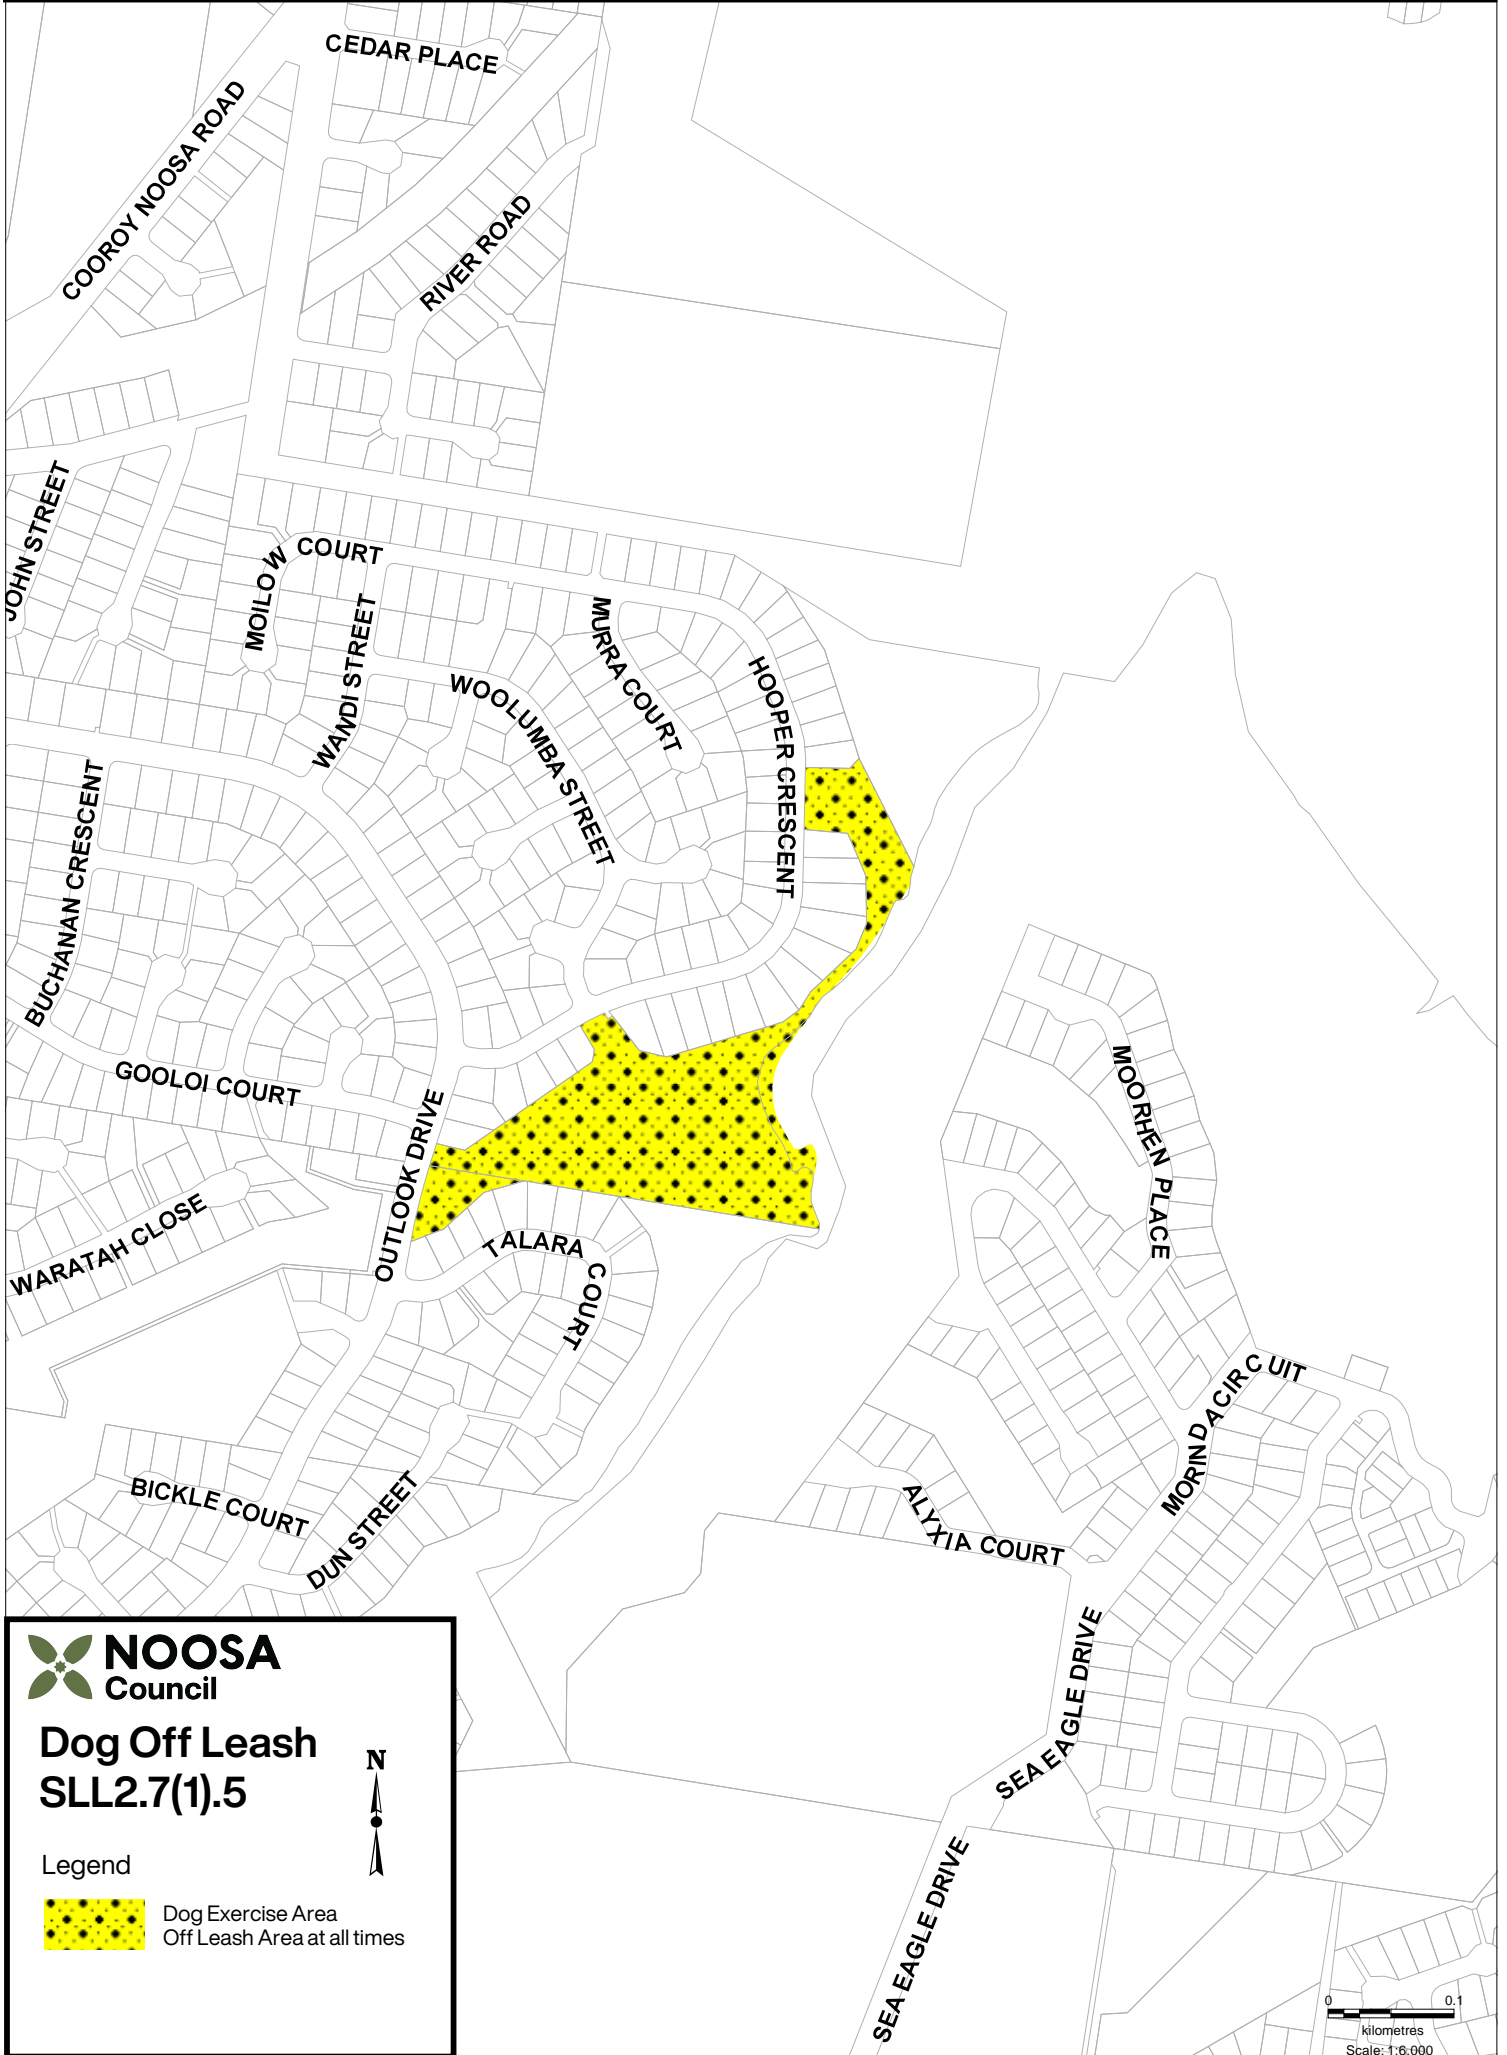

# Tewantin, Alec Loveday Park, Tewantin

 **NOOSA**  
Council

**Dog Off Leash**  
**SLL2.7(1).5**

Legend

Dog Exercise Area  
Off Leash Area at all times

0 0.1  
kilometres  
Scale: 1:6,000