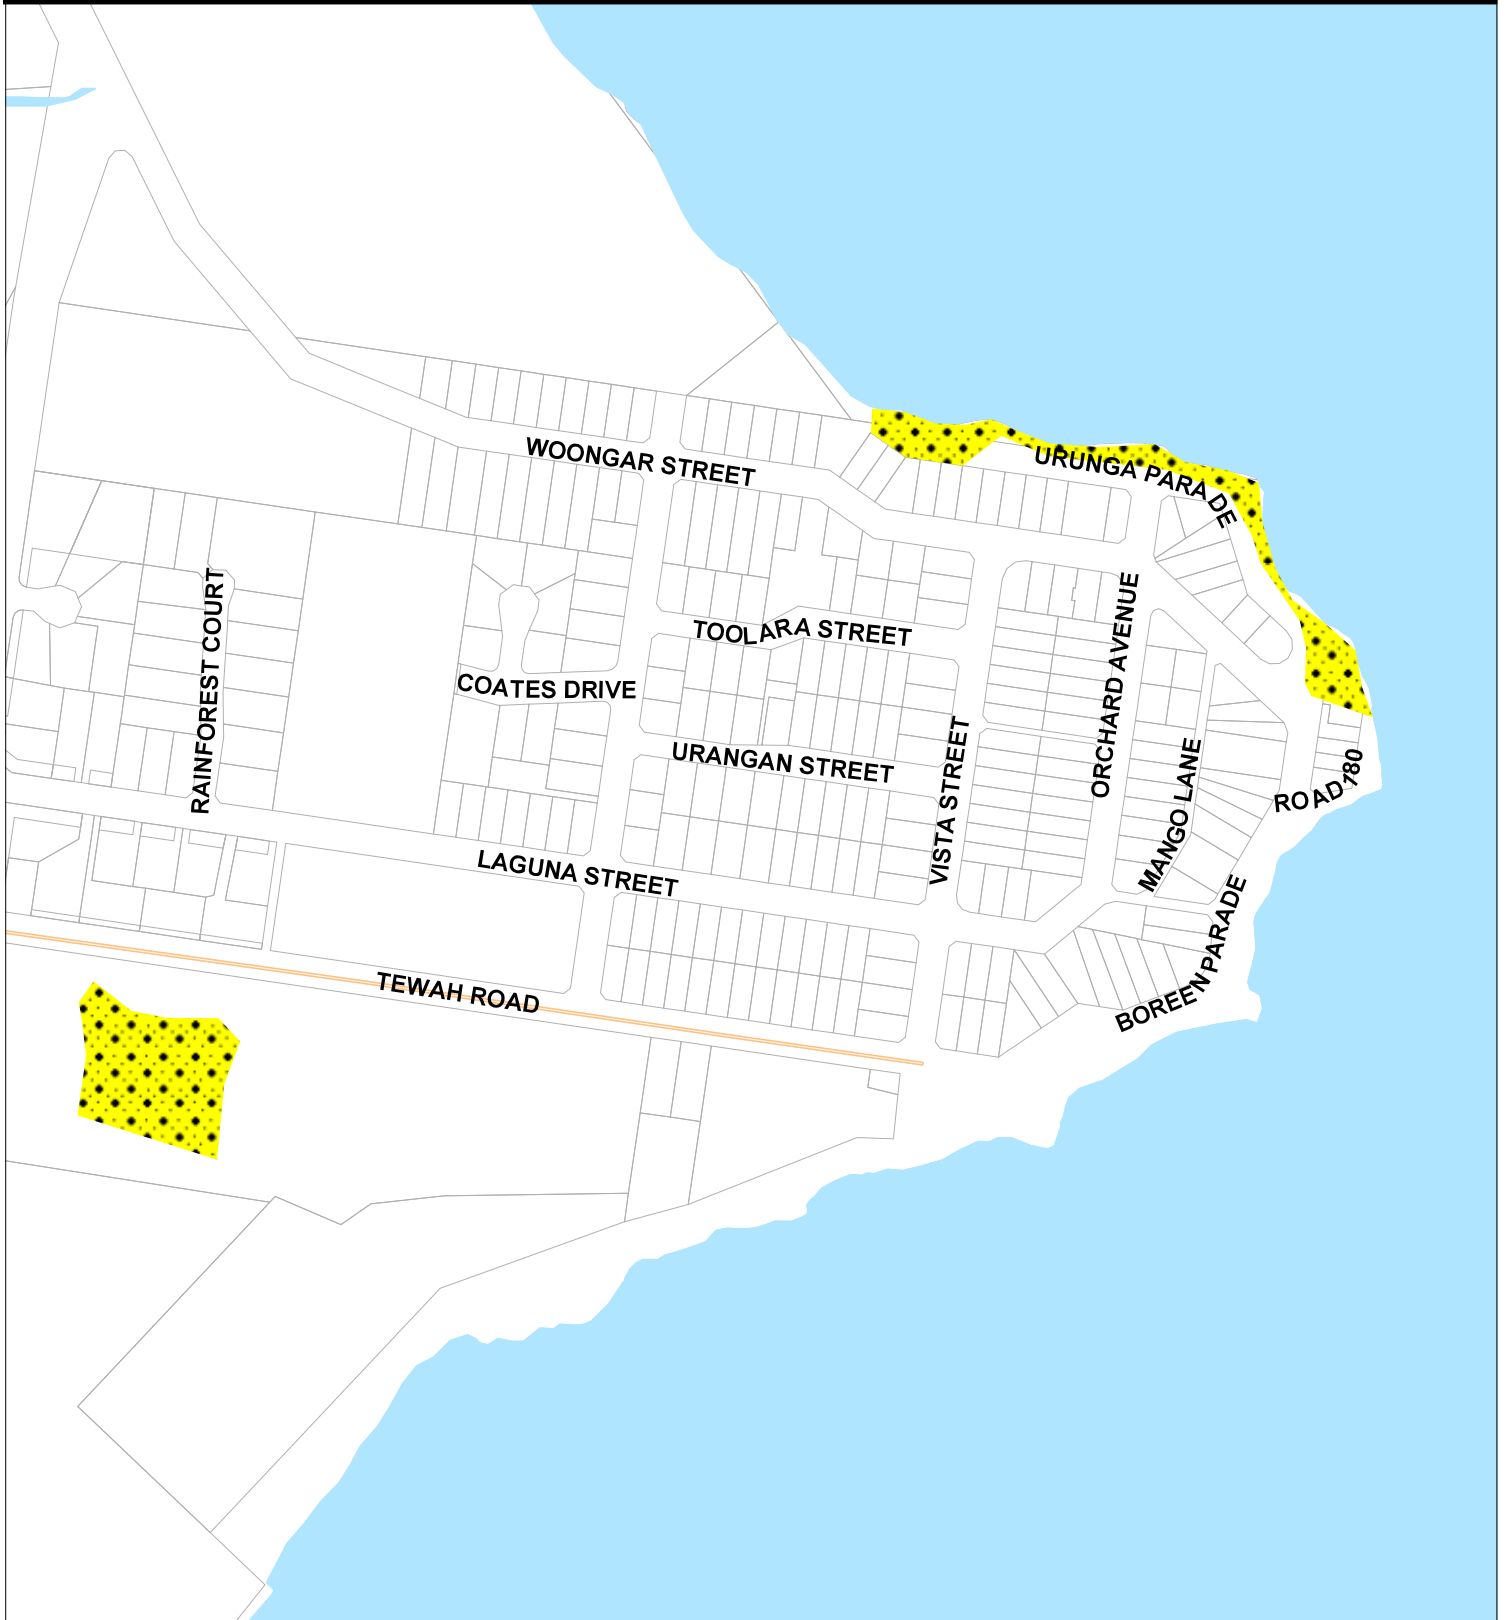

Boreen Point Off Leash, Boreen Point

 NOOSA COUNCIL

Dog Off Leash
SLL2.7(1).3

Legend

Dog Exercise Area
Off Leash Area at all times

0 0.1

kilometres

Scale: 1:5,000