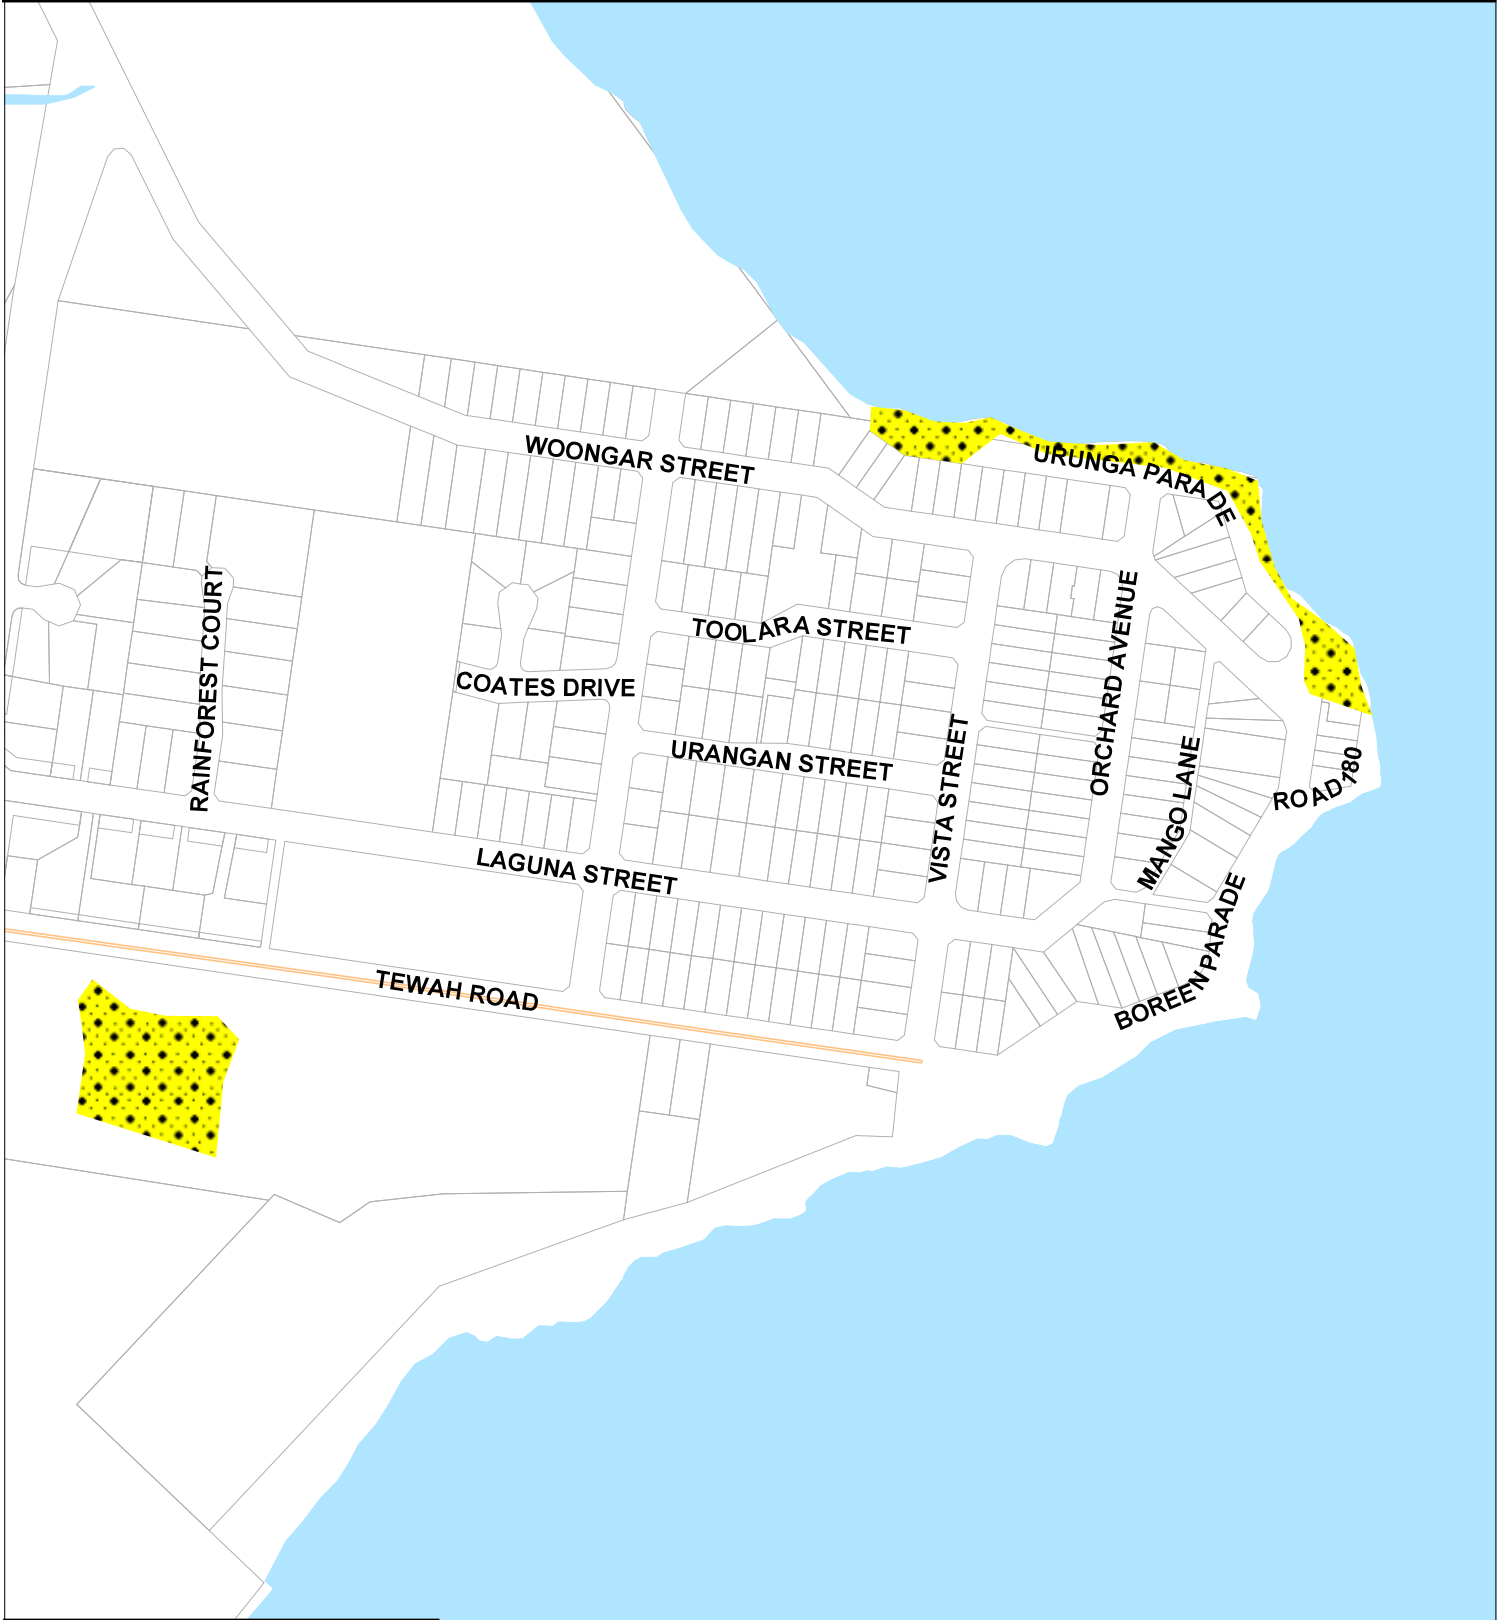

Boreen Point Off Leash, Boreen Point

 **NOOSA**
Council

Dog Off Leash
SLL2.7(1).3

Legend

-  Dog Exercise Area
-  Off Leash Area at all times