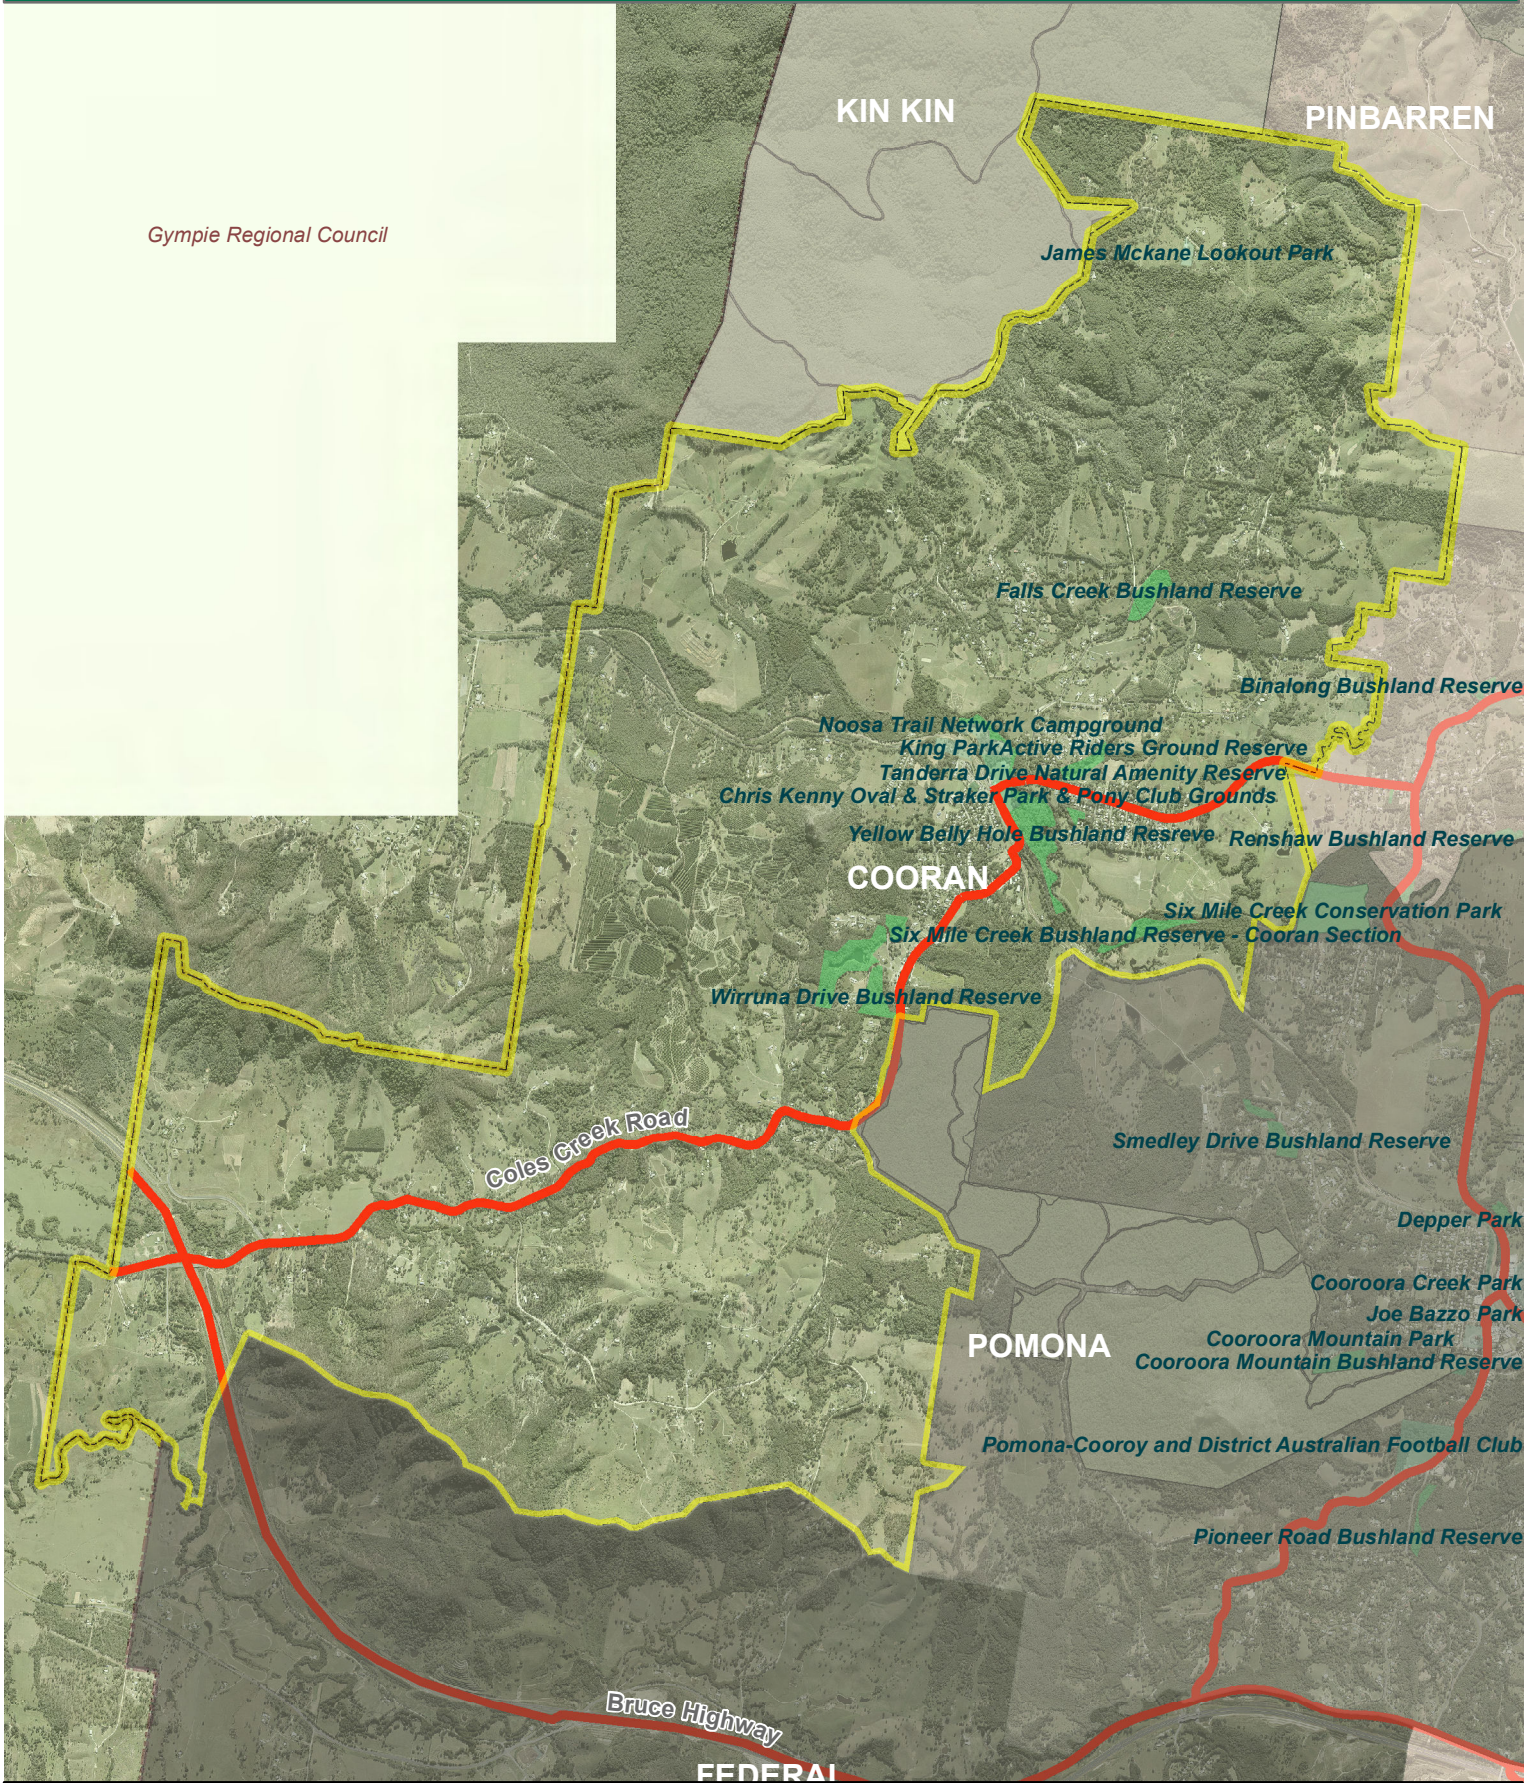

Cooran Reserve and Parks

Gympie Regional Council

Legend

-  Cooran
-  Environmental Reserve
-  Recreation Park
-  Major Roads

NOOSA COUNCIL