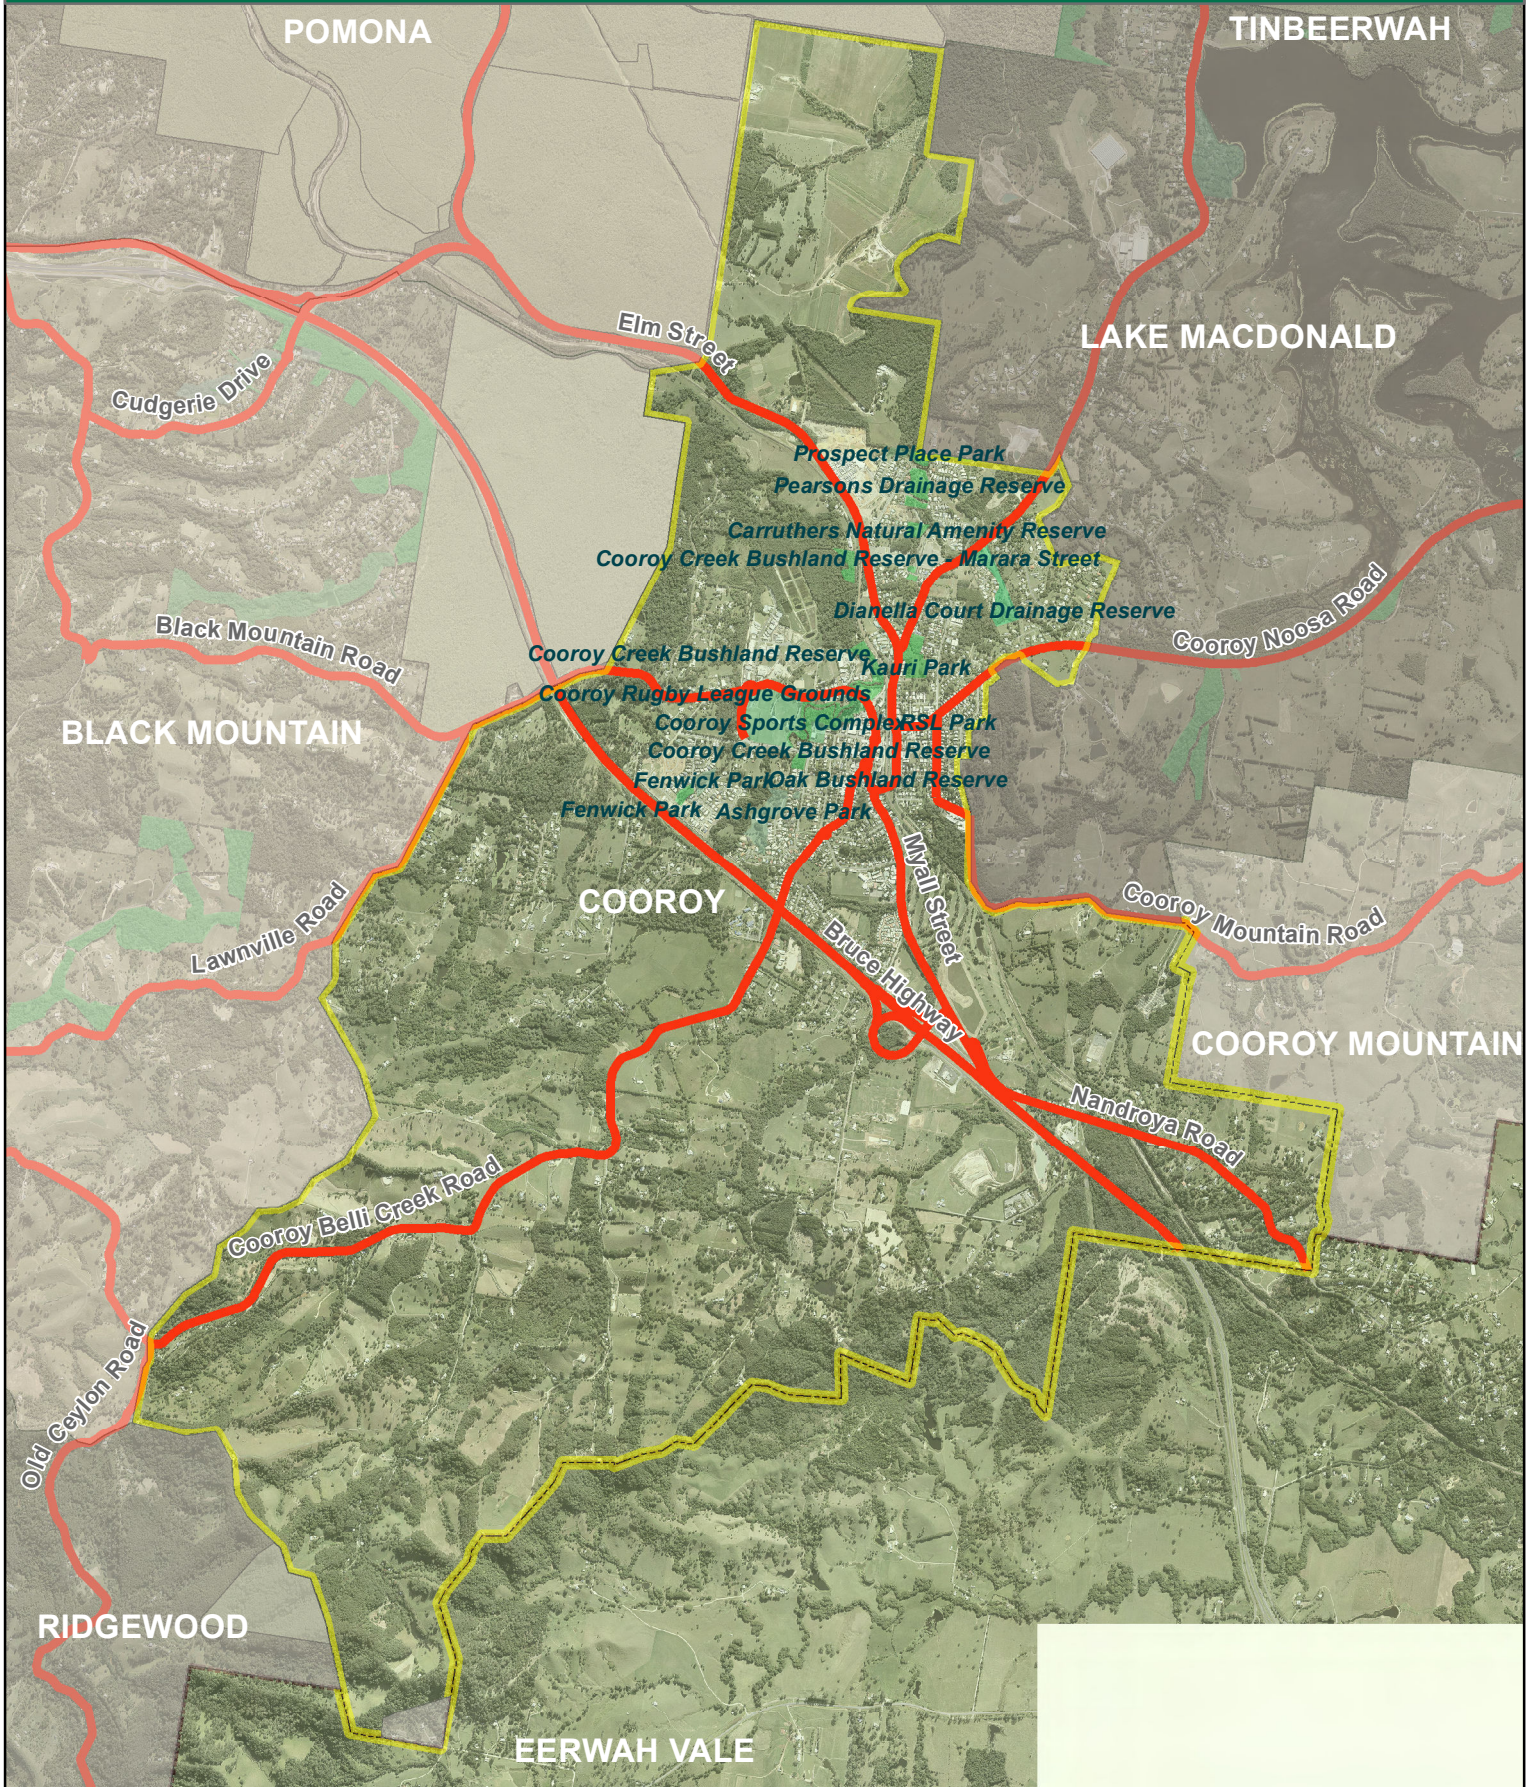

Cooroy Reserve and Parks

Legend

-  Cooroy
-  Environmental Reserve
-  Recreation Park
-  Major Roads

NOOSA COUNCIL