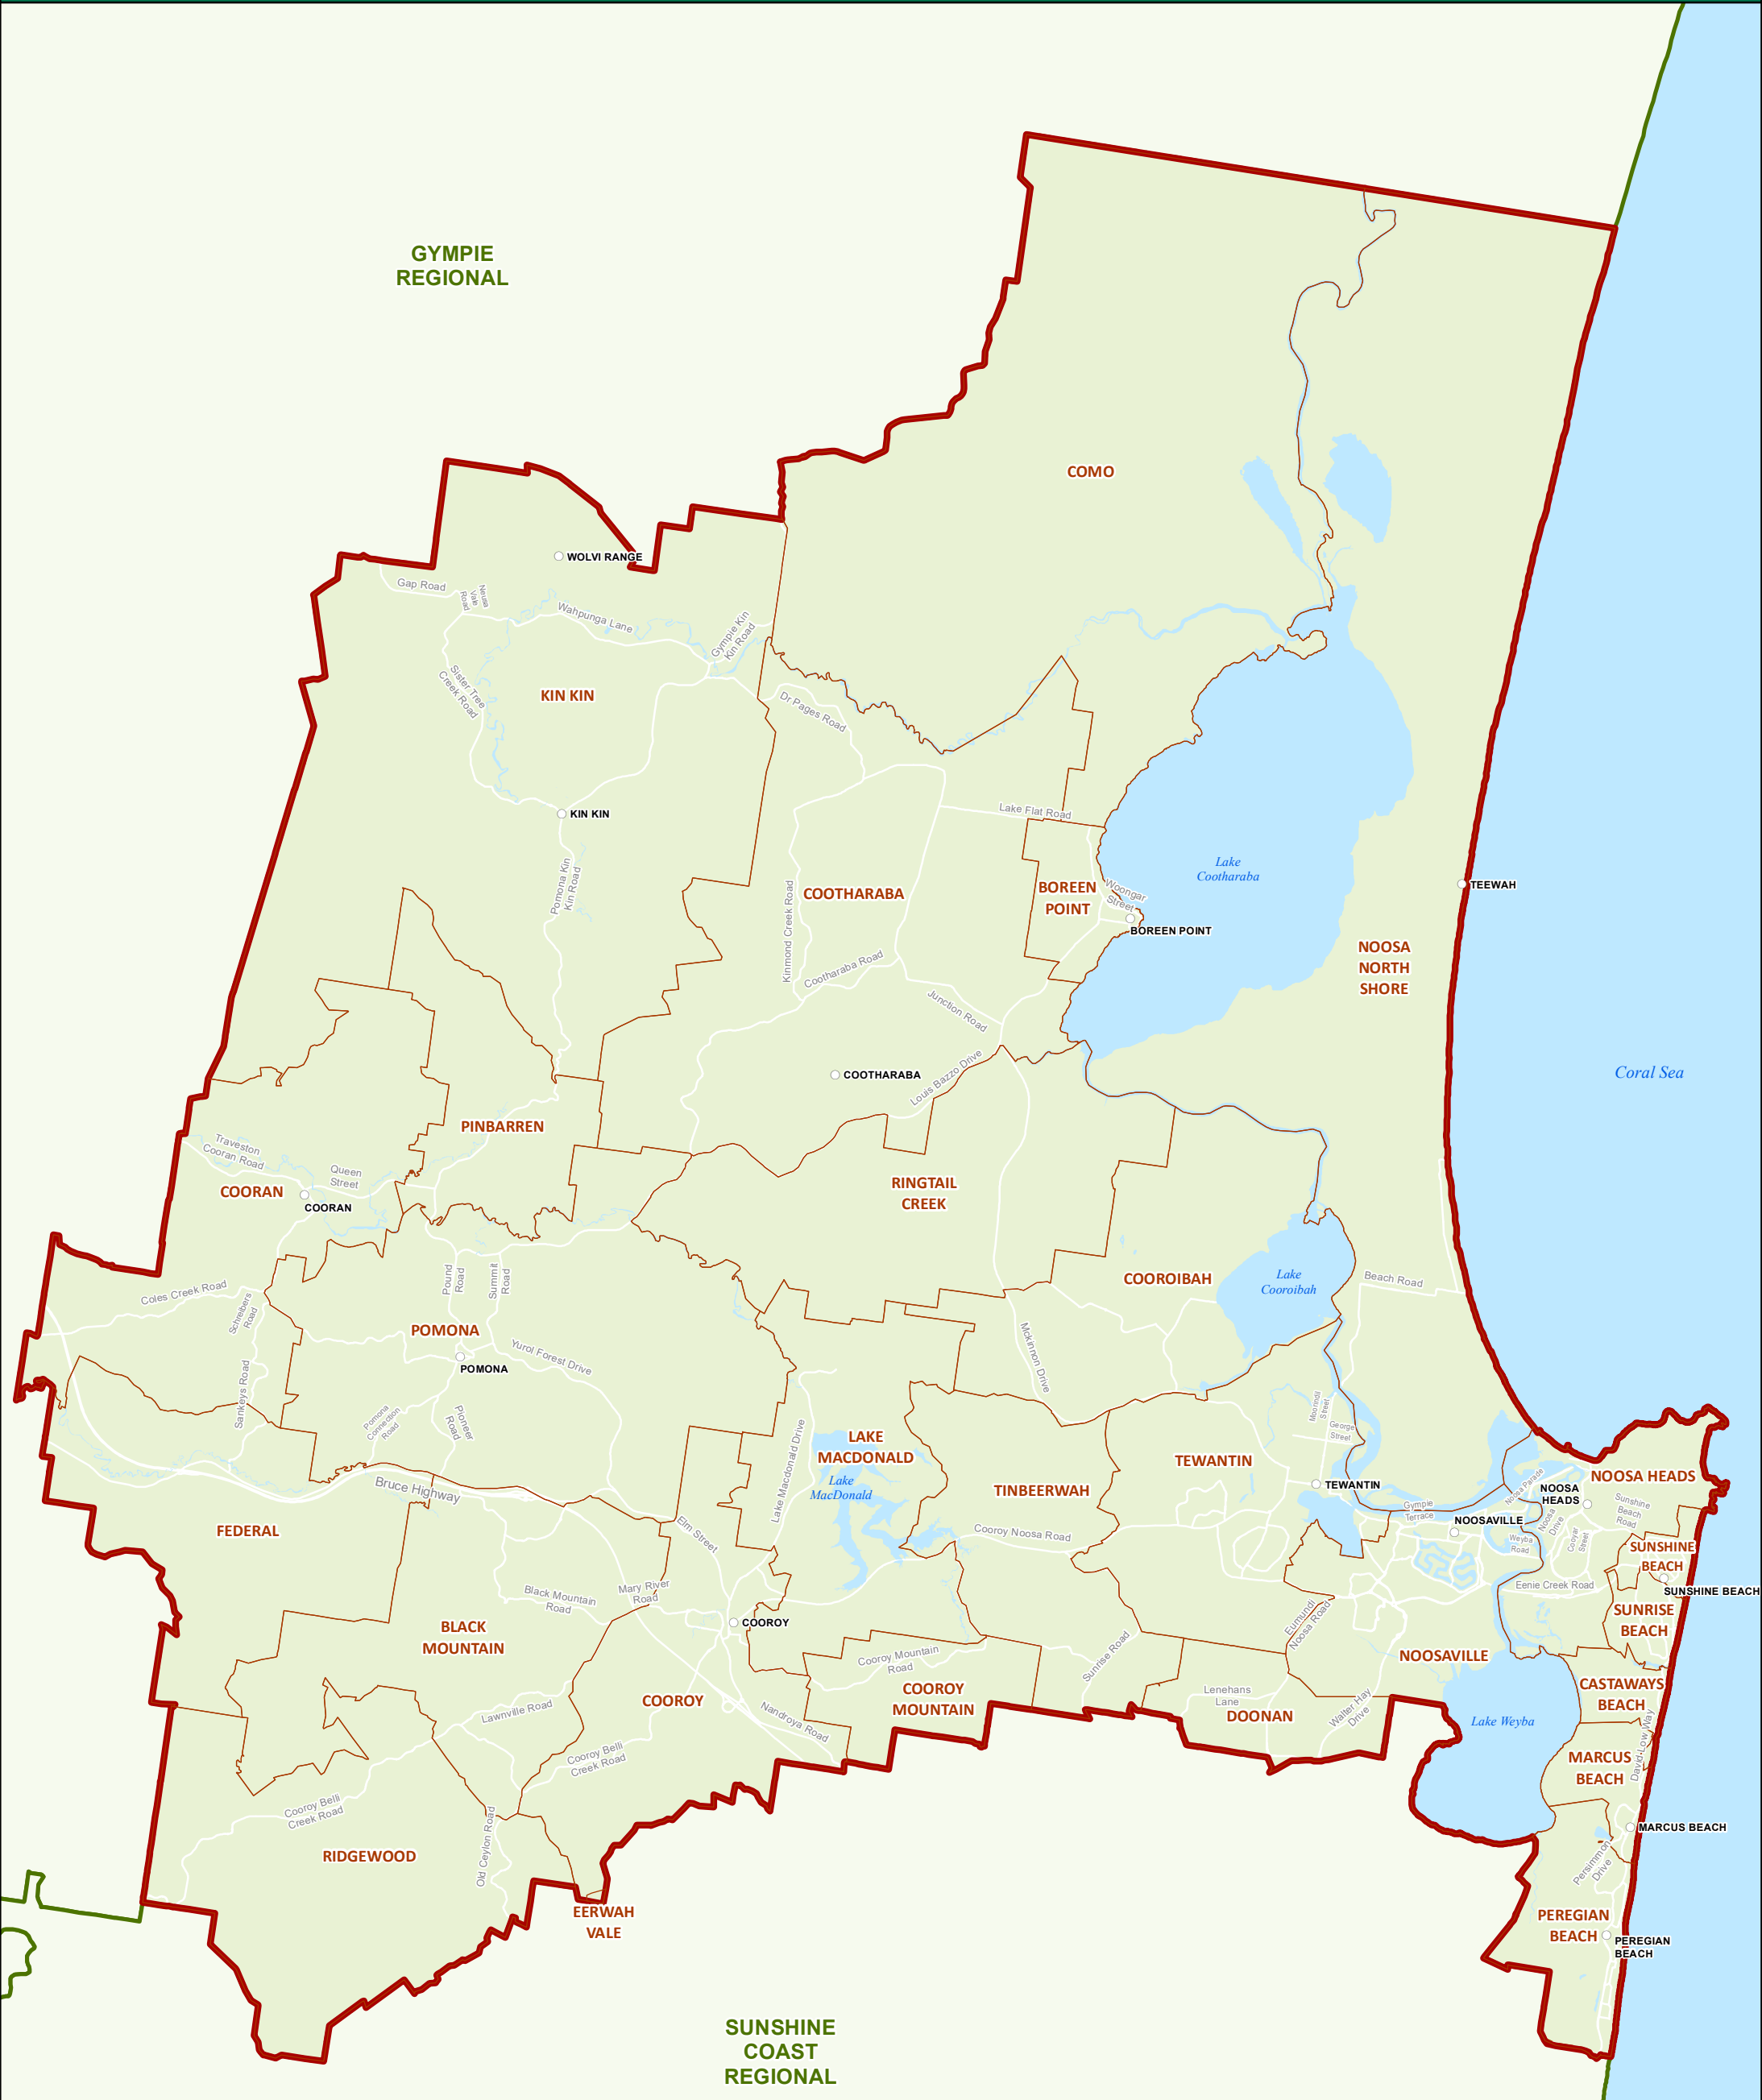

Noosa Shire Localities

Legend

- Town
- ▭ Locality
- ▭ Local Government Area
- ▭ Water Body

Disclaimer: The information contained in this map has been provided in good faith. Whilst all effort has been made to ensure its accuracy and completeness, the data providers take no responsibility for errors or omissions nor any loss or damage that may result from the use of this information.