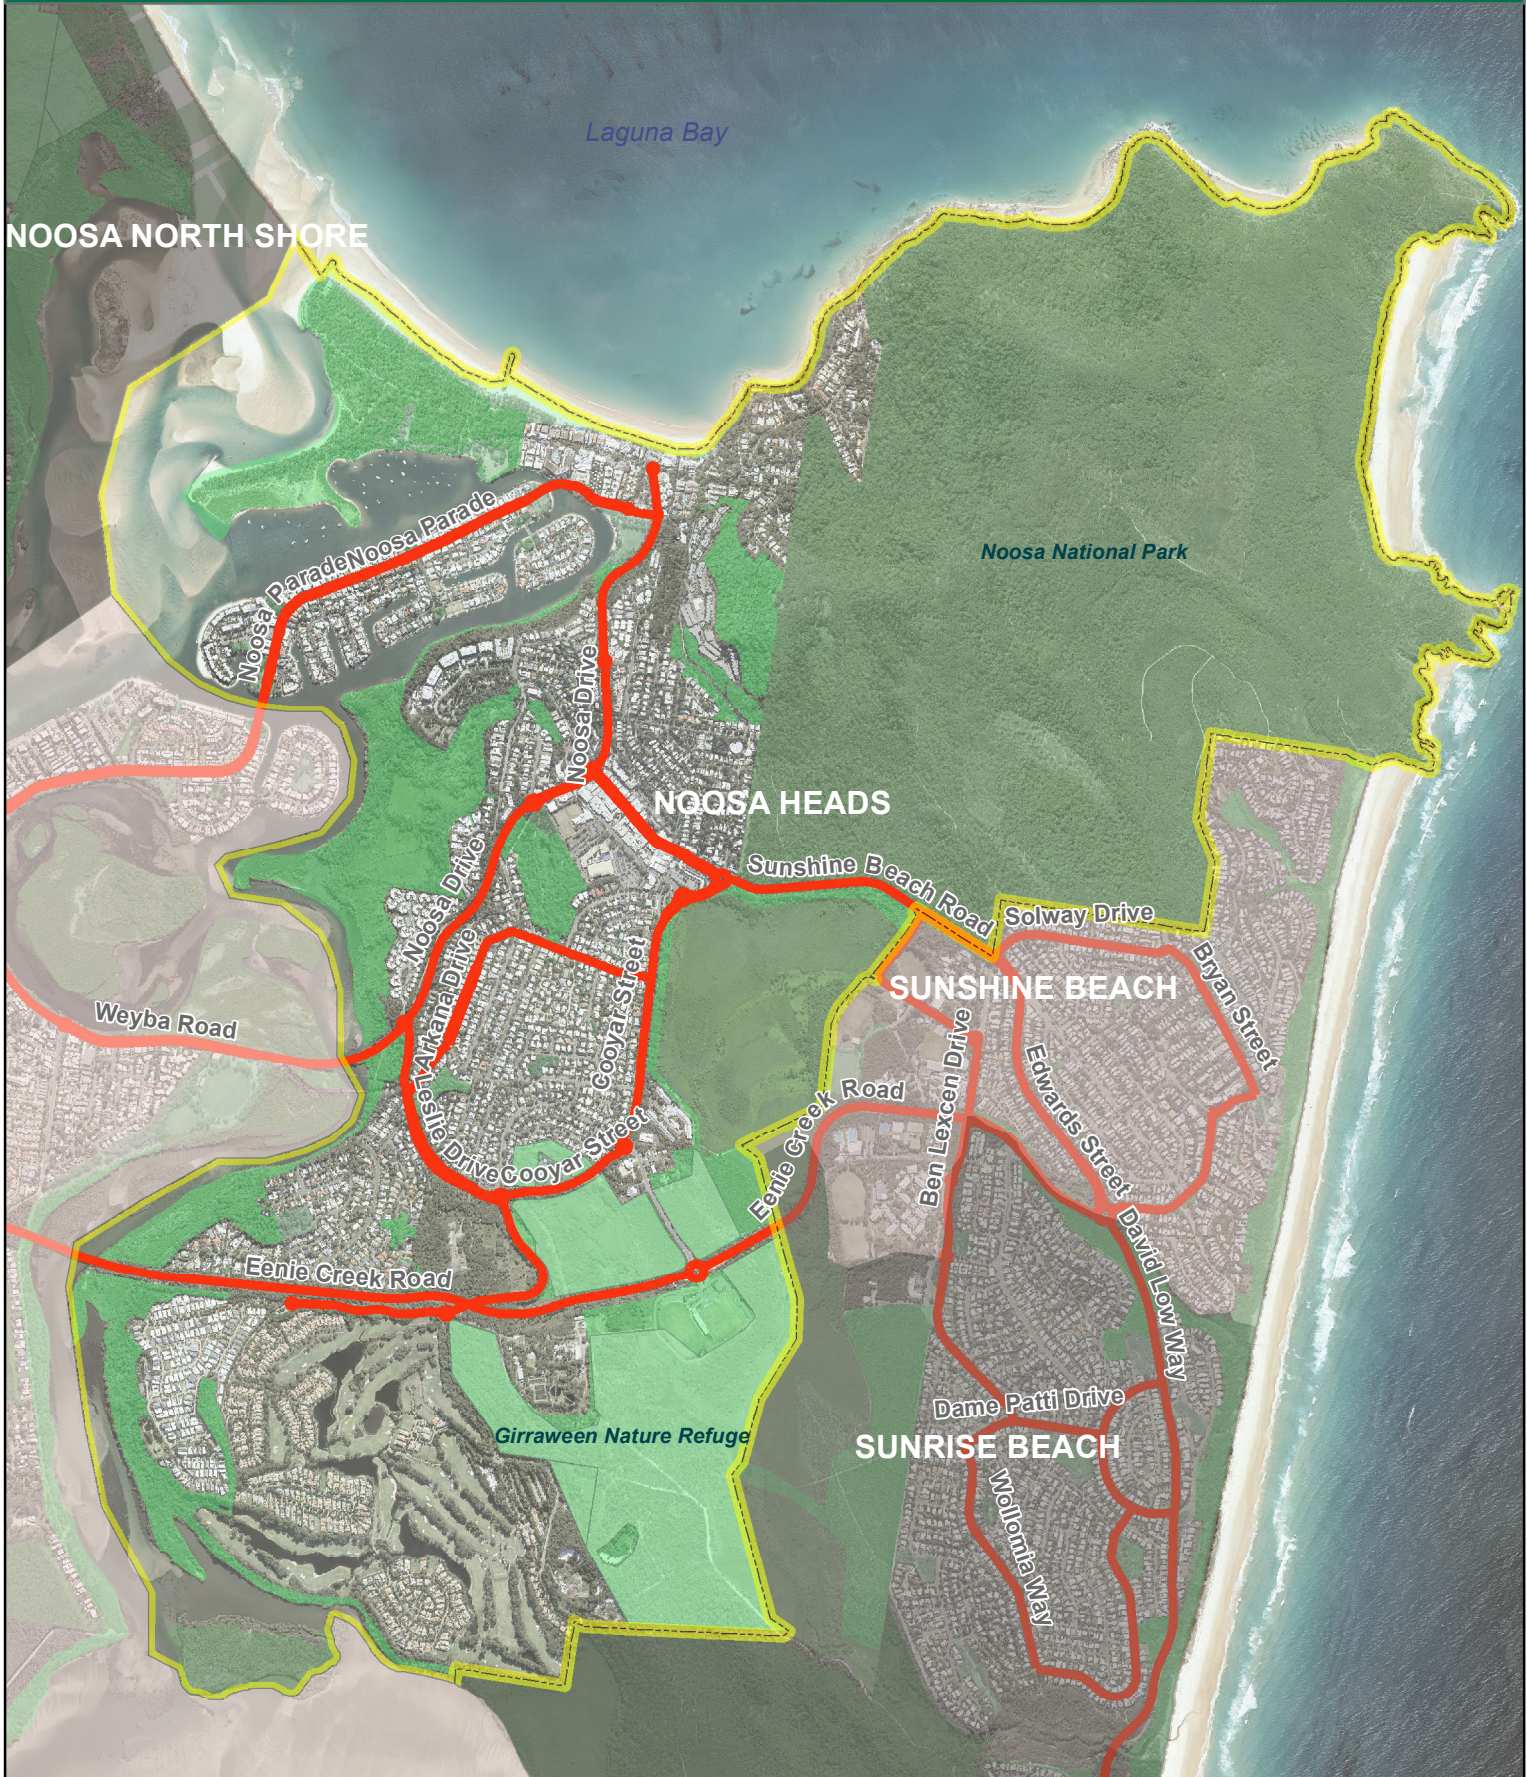

Noosa Heads Reserve and Parks

Legend

-  Noosa Heads
-  Environmental Reserve
-  Recreation Park
-  Major Roads

NOOSA COUNCIL