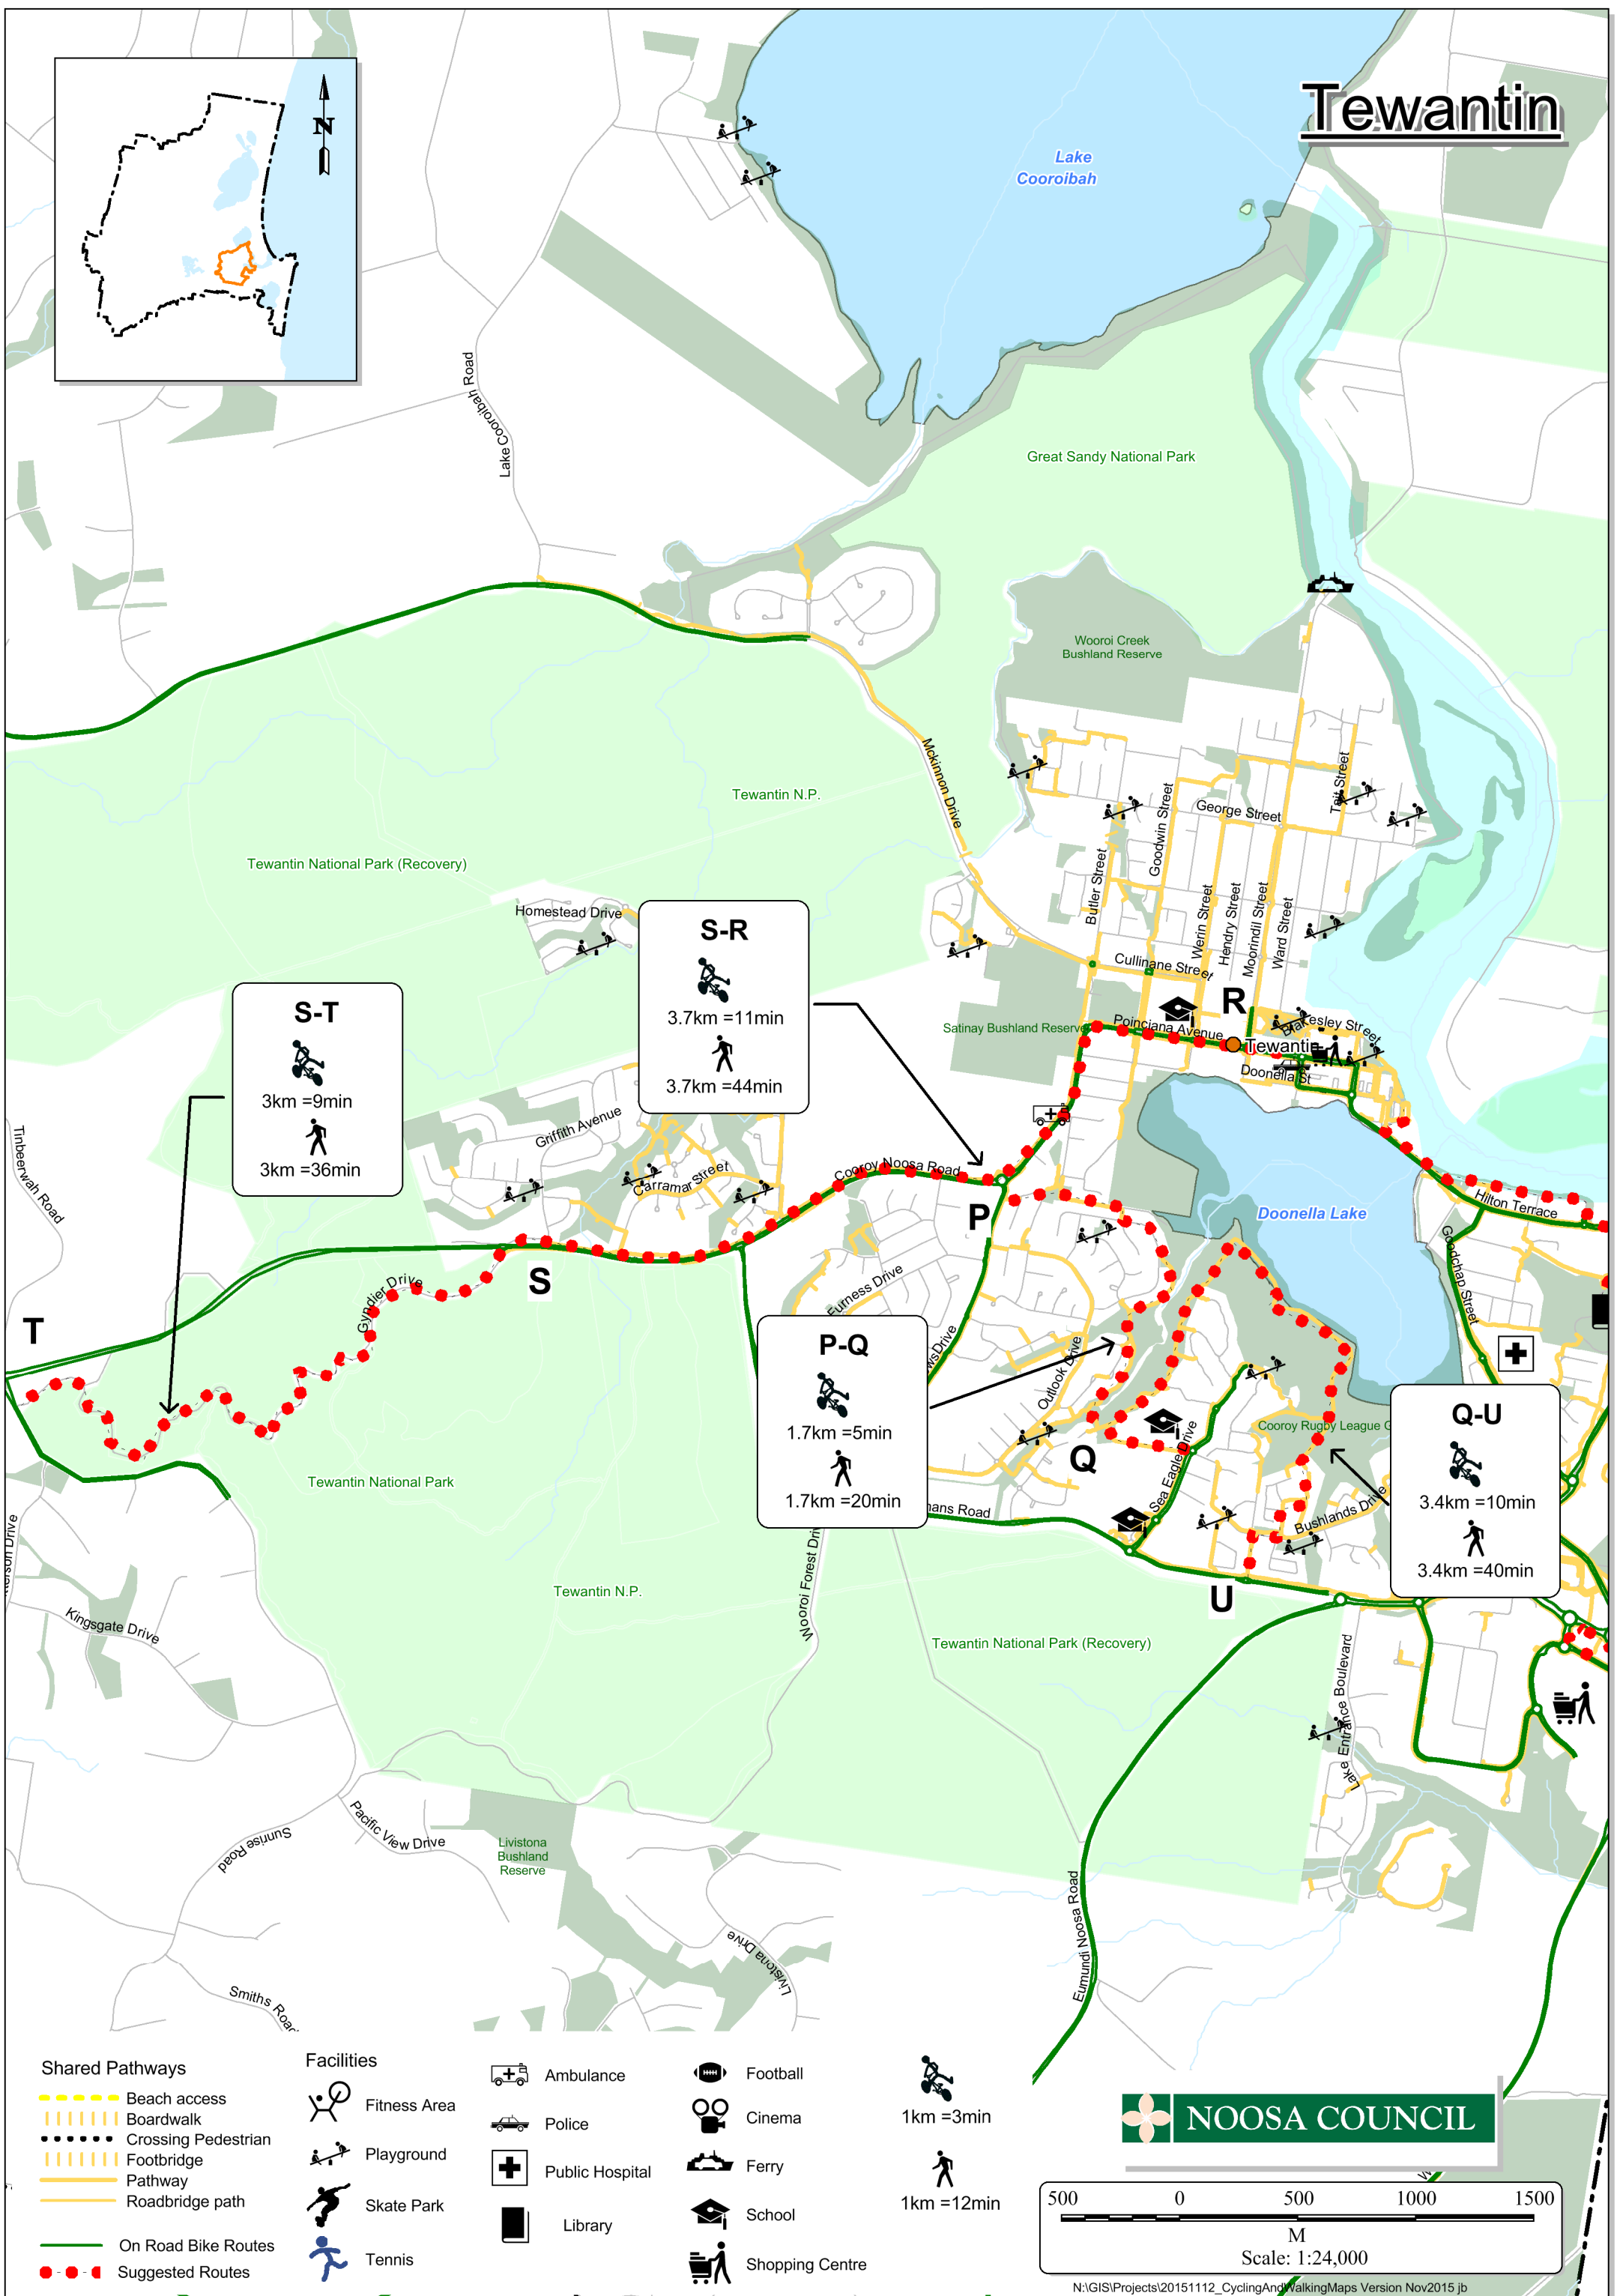

Tewantin

S-T

3km = 9min
 3km = 36min

S-R

3.7km = 11min
 3.7km = 44min

P-Q

1.7km = 5min
 1.7km = 20min

Q-U

3.4km = 10min
 3.4km = 40min

- Shared Pathways**
- Beach access
 - Boardwalk
 - Crossing Pedestrian
 - Footbridge
 - Pathway
 - Roadbridge path
 - On Road Bike Routes
 - Suggested Routes

- Facilities**
- Fitness Area
 - Playground
 - Skate Park
 - Tennis

- Ambulance
- Police
- Public Hospital
- Library

- Football
- Cinema
- Ferry
- School
- Shopping Centre

- 1km = 3min
- 1km = 12min

NOOSA COUNCIL

500 0 500 1000 1500
 M
 Scale: 1:24,000