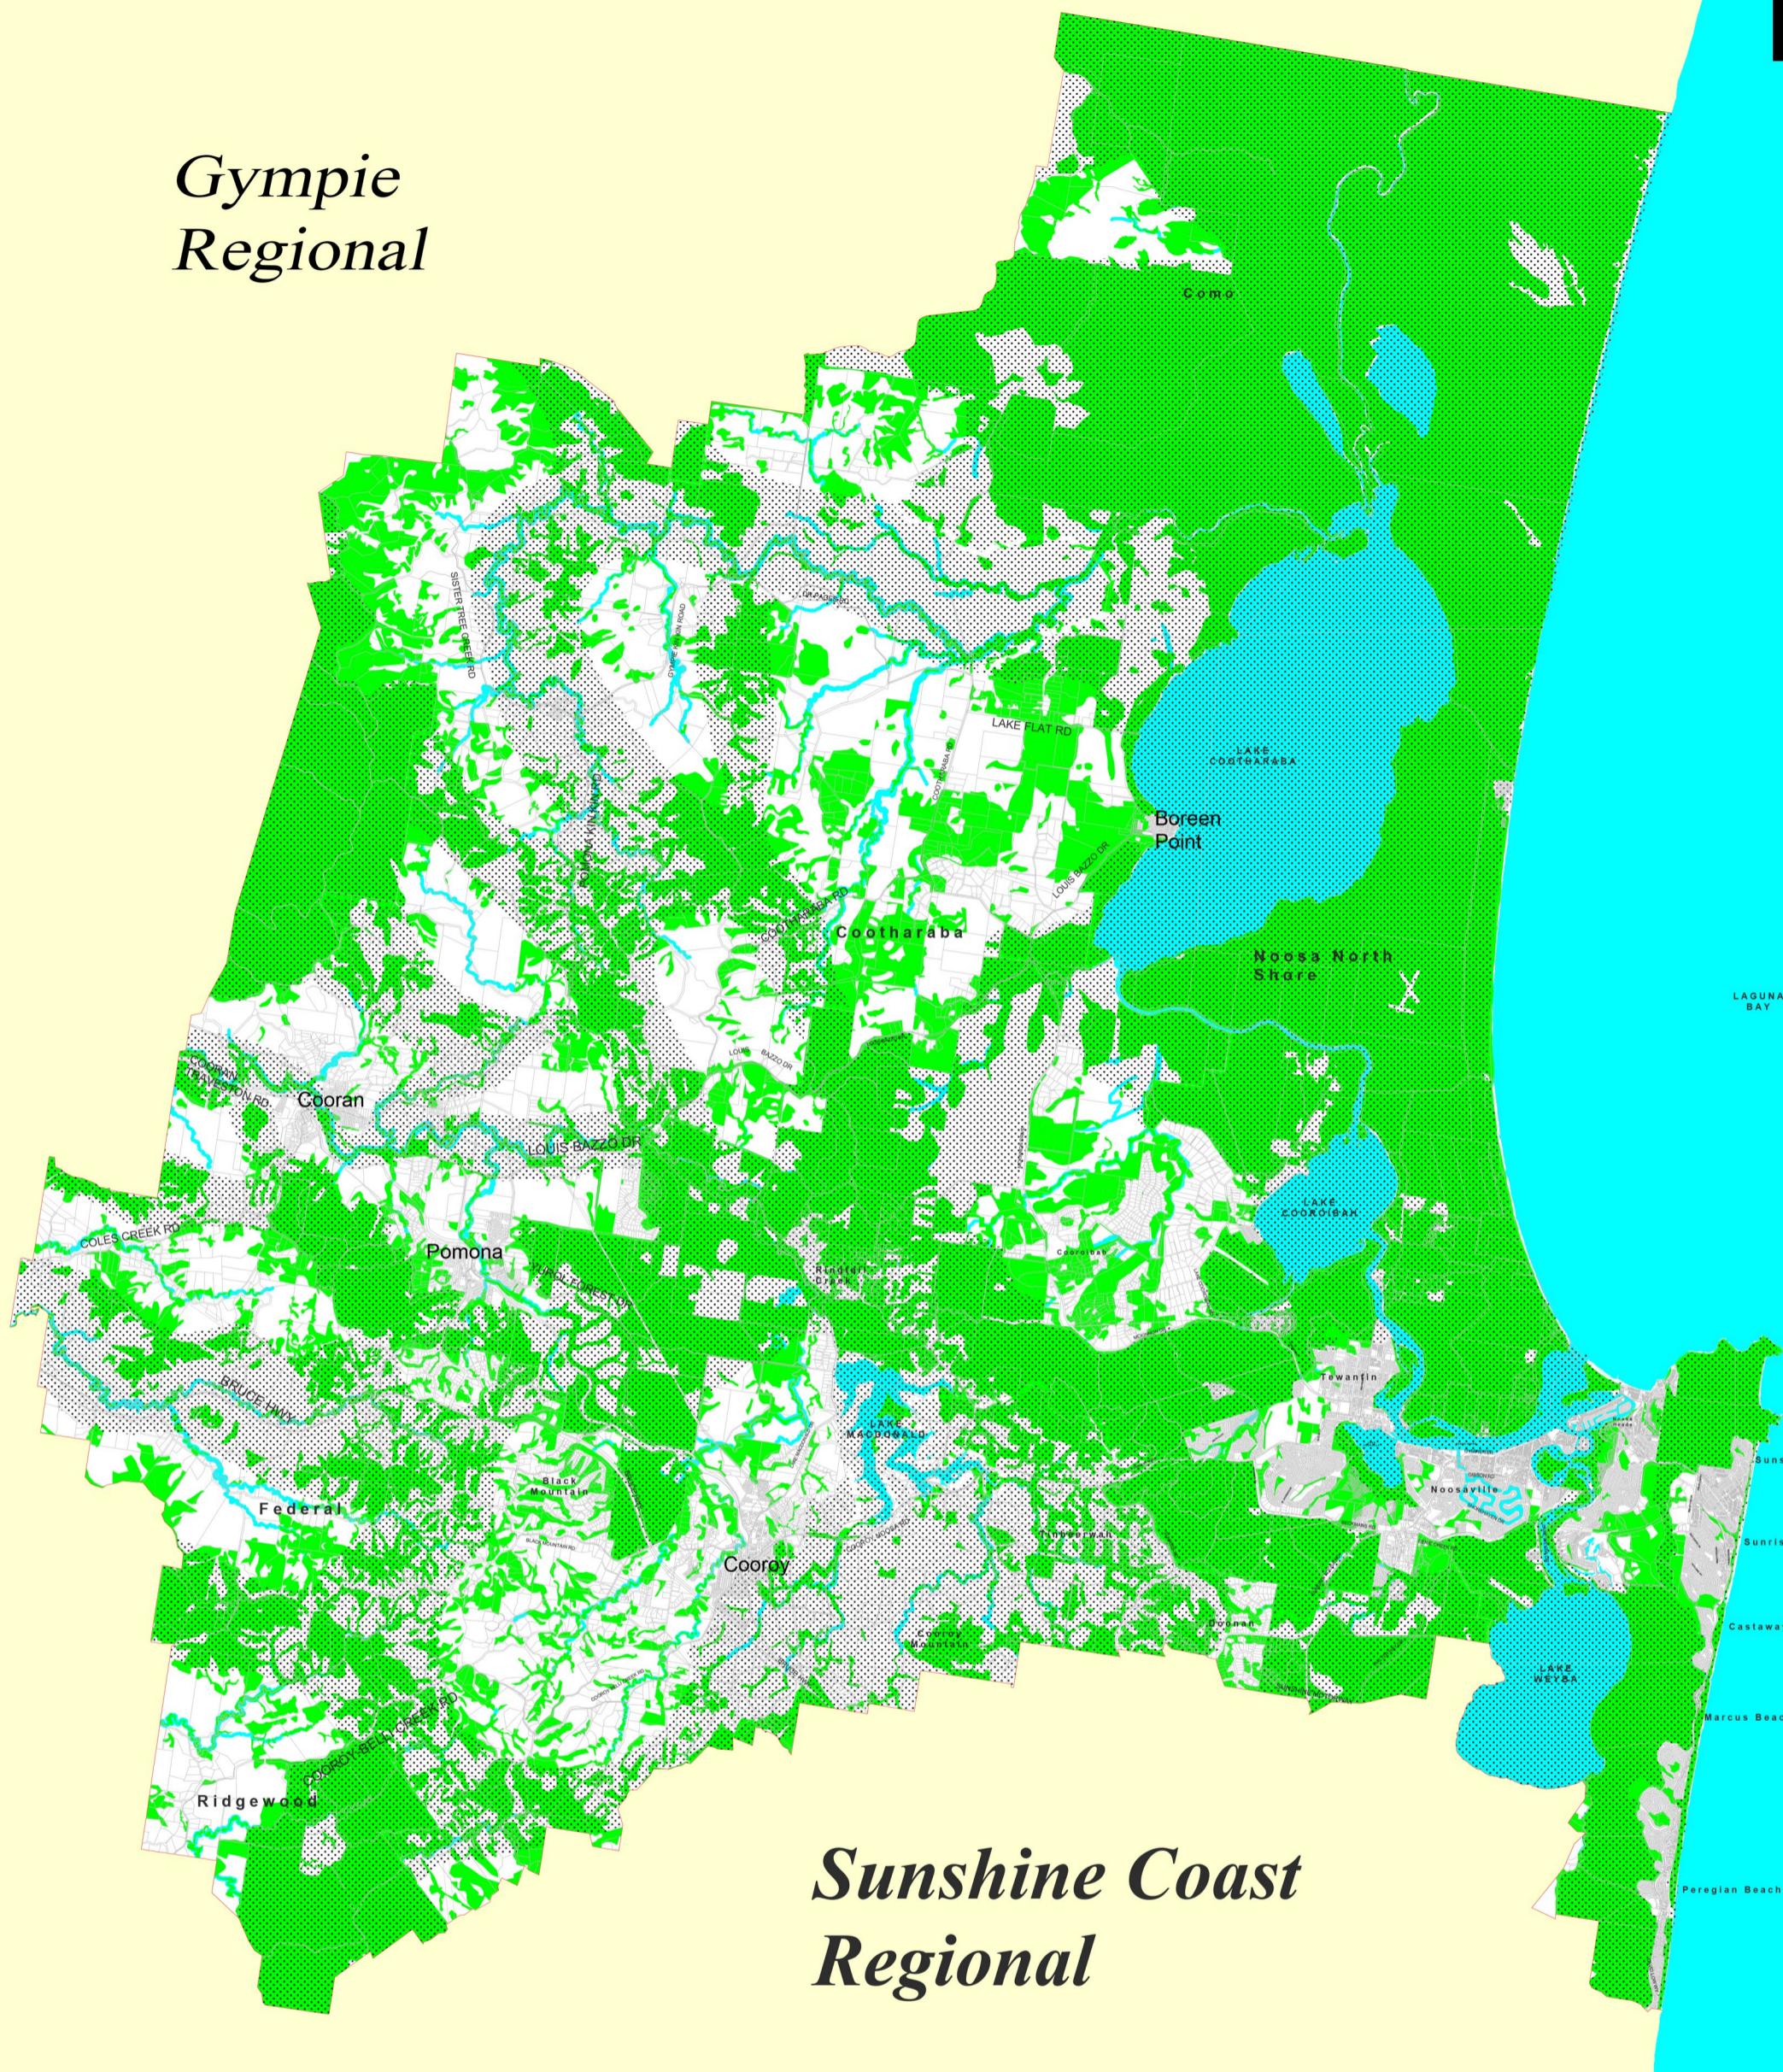

Gympie Regional

Sunshine Coast Regional

Schedule 5 - Networks

Map 3. Open Space Networks

-  Open Space Corridors
-  Existing Native Vegetation
-  Shire Boundary
-  Major Road Network